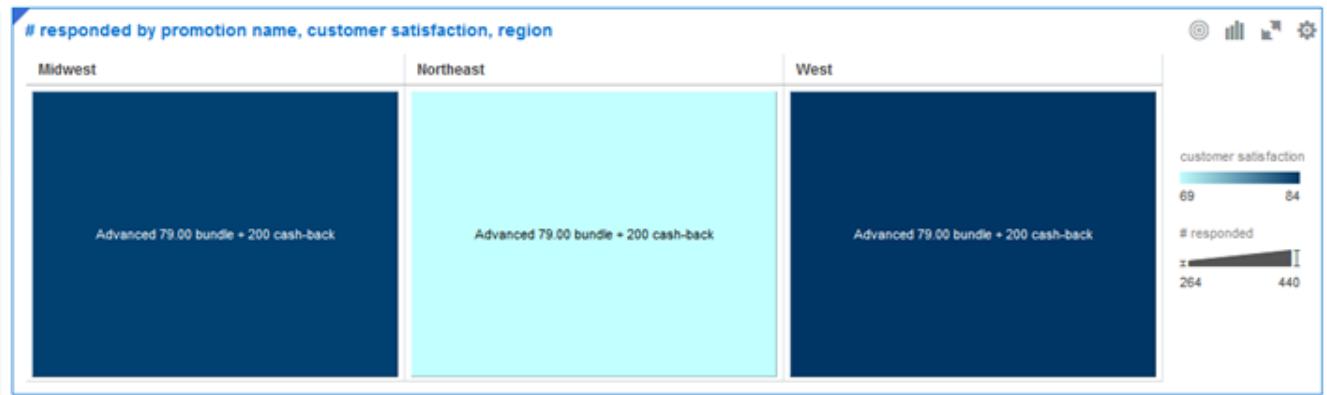

- advanced_communications-data
  - promotion name
  - start date
  - end date
  - marketing type
  - # years highered
  - household income
  - # targeted
  - # responded
  - customer satisfaction
  - industry
  - region
  - # weeks for offer redeem
  - # weeks to install
- My Calculations
- Value Labels

promotion name	region
Advanced 79.00 bundle + 200 cash-back	Midwest, Northeast, West

Treemap

Trellis Columns

region

Trellis Rows

Values (Box Size)

responded

Category (Boxes)

promotion name

Color

customer satisfaction