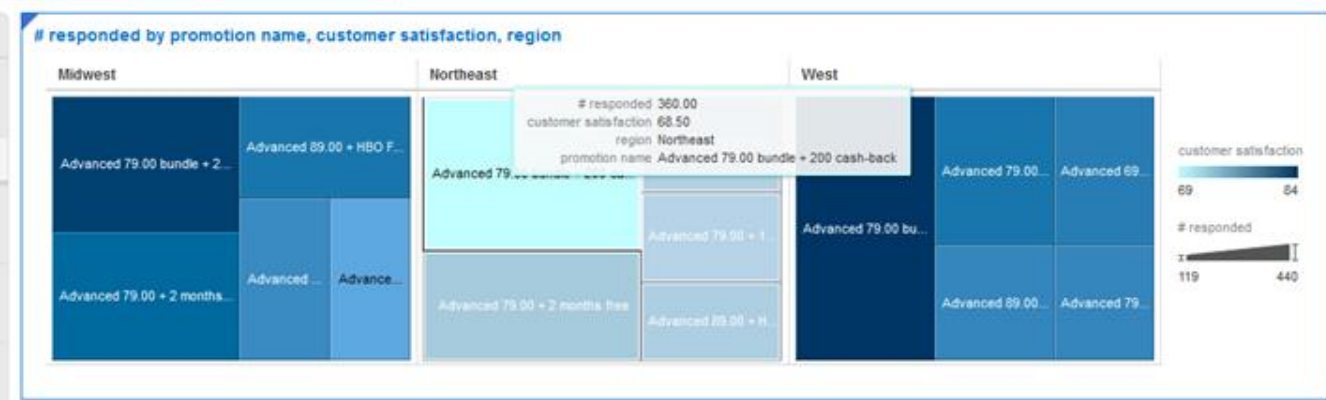

- advanced_communications-data
  - promotion name
  - start date
  - end date
  - marketing type
  - # years highered
  - household income
  - # targeted
  - # responded
  - customer satisfaction
  - industry
  - region
  - # weeks for offer redeem
  - # weeks to install
- My Calculations
- Value Labels

promotion name
Advanced 69 99 Phone & Cable, Advanced 79 00 + 100 cash-back, Advanced 79 00 + 2 months free, Advanced 79 00 ... +2

region
Midwest, Northeast, West

Treemap

Trellis Columns
region

Trellis Rows
responded

Values (Box Size)
responded

Category (Boxes)
promotion name

Color
customer satisfaction