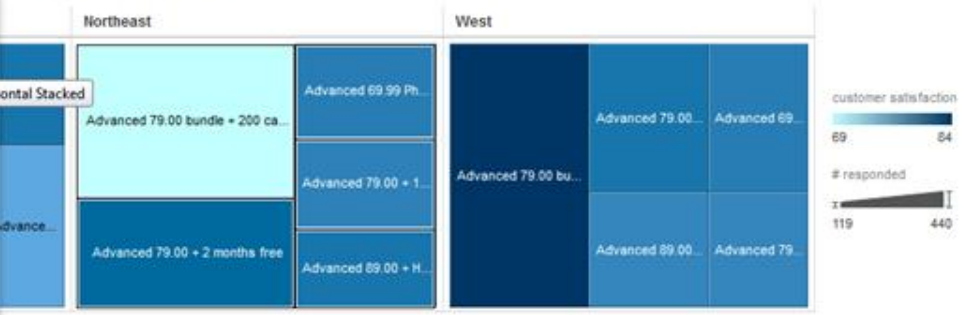

Values (Box Size)
promotion name

Category (Boxes)
marketing type

Color
marketing type

responded by promotion name, customer satisfaction, region

Horizontal Stacked

Horizontal Stacked

Horizontal Stacked

50 Tile