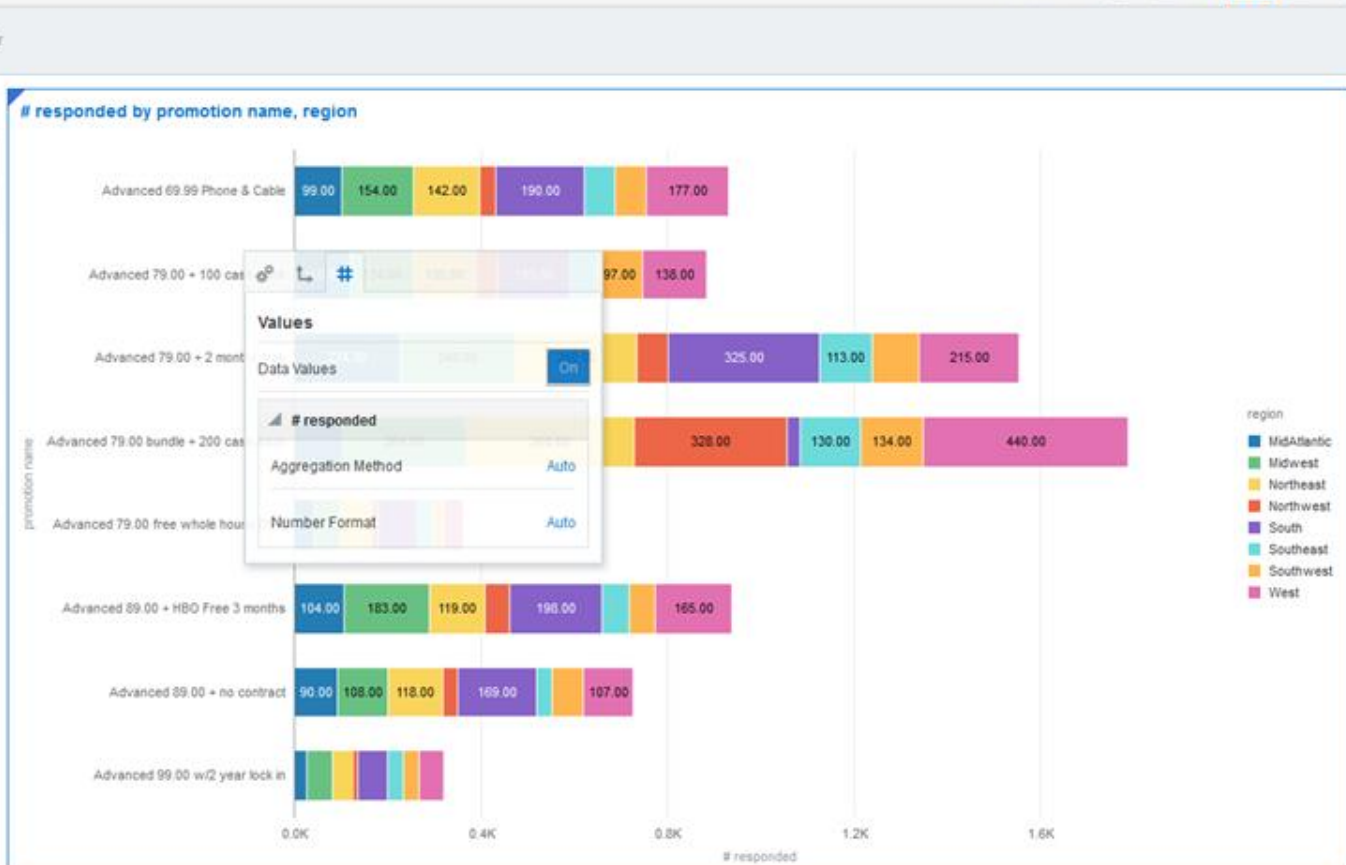

- advanced_communications
  - promotion name
  - start date
  - end date
  - marketing type
  - # years highered
  - household income
  - # targeted
  - # responded
  - customer satisfaction
  - industry
  - region
  - # weeks for offer redeem
  - # weeks to install
- My Calculations
  - Value Labels

Drag data elements to add a filter

Horizontal Stacked

Trellis Columns

Trellis Rows

Values (X-Axis)

responded

Category (Y-Axis)

promotion name

Color

region

Size (Width)