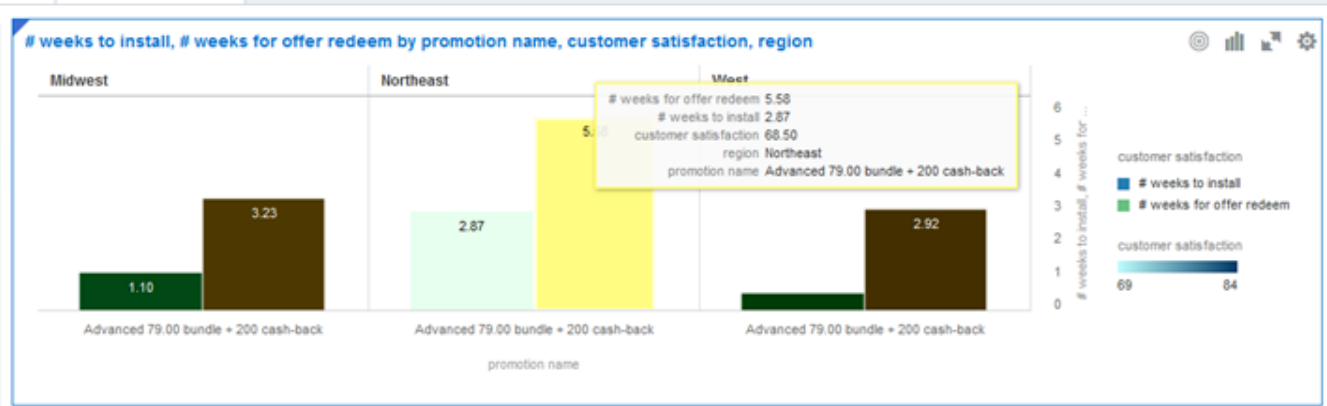

- advanced_communications-data
  - promotion name
  - start date
  - end date
  - marketing type
  - # years highered
  - household income
  - # targeted
  - # responded
  - customer satisfaction
  - industry
  - region
  - # weeks for offer redeem
  - # weeks to install
- My Calculations
- Value Labels

promotion name
Advanced 79.00 bundle + 200 cash-back

region
Midwest, Northeast, West

Bar

Trellis Columns

region

Trellis Rows

Values (Y-Axis)

weeks to install

weeks for offer re...

Category (X-Axis)

promotion name

Color

customer satisfaction

Size (Width)