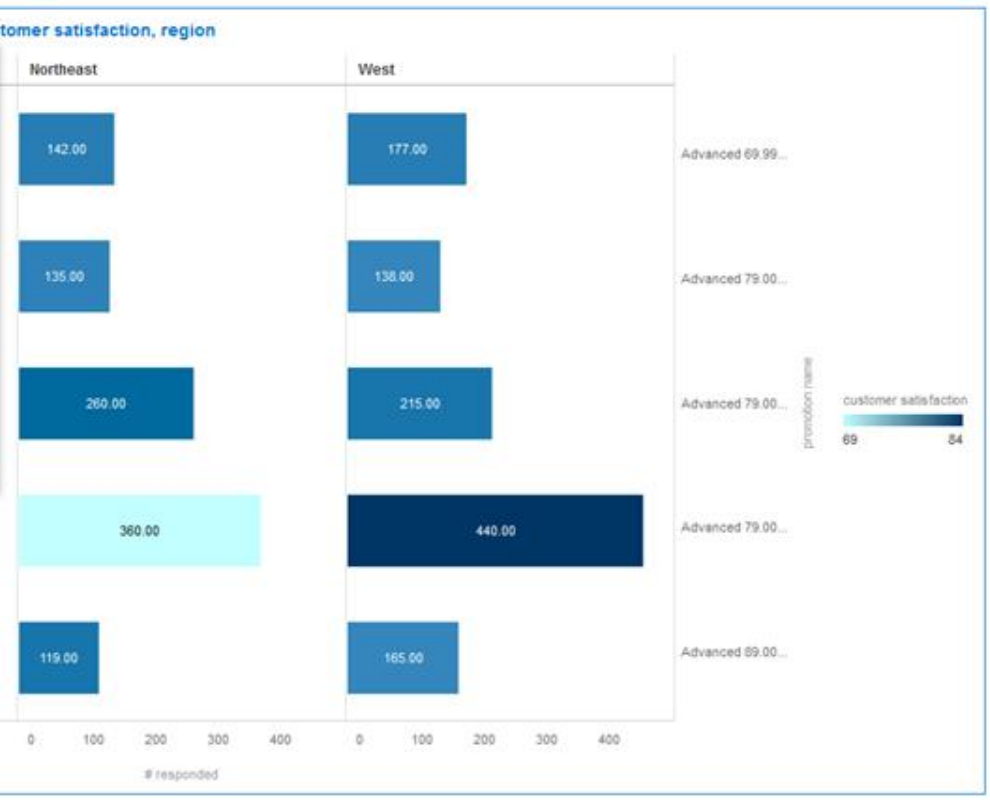

- advanced_communications-data
  - promotion name
  - start date
  - end date
  - marketing type
  - # years highered
  - household income
  - # targeted
  - # responded
  - customer satisfaction
  - industry
  - region
  - # weeks for offer redeem
  - # weeks to install
- My Calculations
- Value Labels

Untitled

promotion name
Advanced 69 99 Phone & Cable, Advanced 79 00 + 100 cash-back, Advanced 79 00 + 2 months free, Advanced 79 00 ... +2

region
Midwest, Northeast, West

Horizontal Stacked

Trellis Columns
region

Trellis Rows
responded

Values (X-Axis)
promotion name

Category (Y-Axis)
customer satisfaction

Color

Size (Width)
50 Tile

responded by promotion name, customer satisfaction, region

Bar Stacked Bar Horizontal Bar Horizontal Stacked

Scatter Line Area Pie

Pivot Table Treemap Map

Radar Line Radar Area Radar Bar Tag Cloud

Treemap