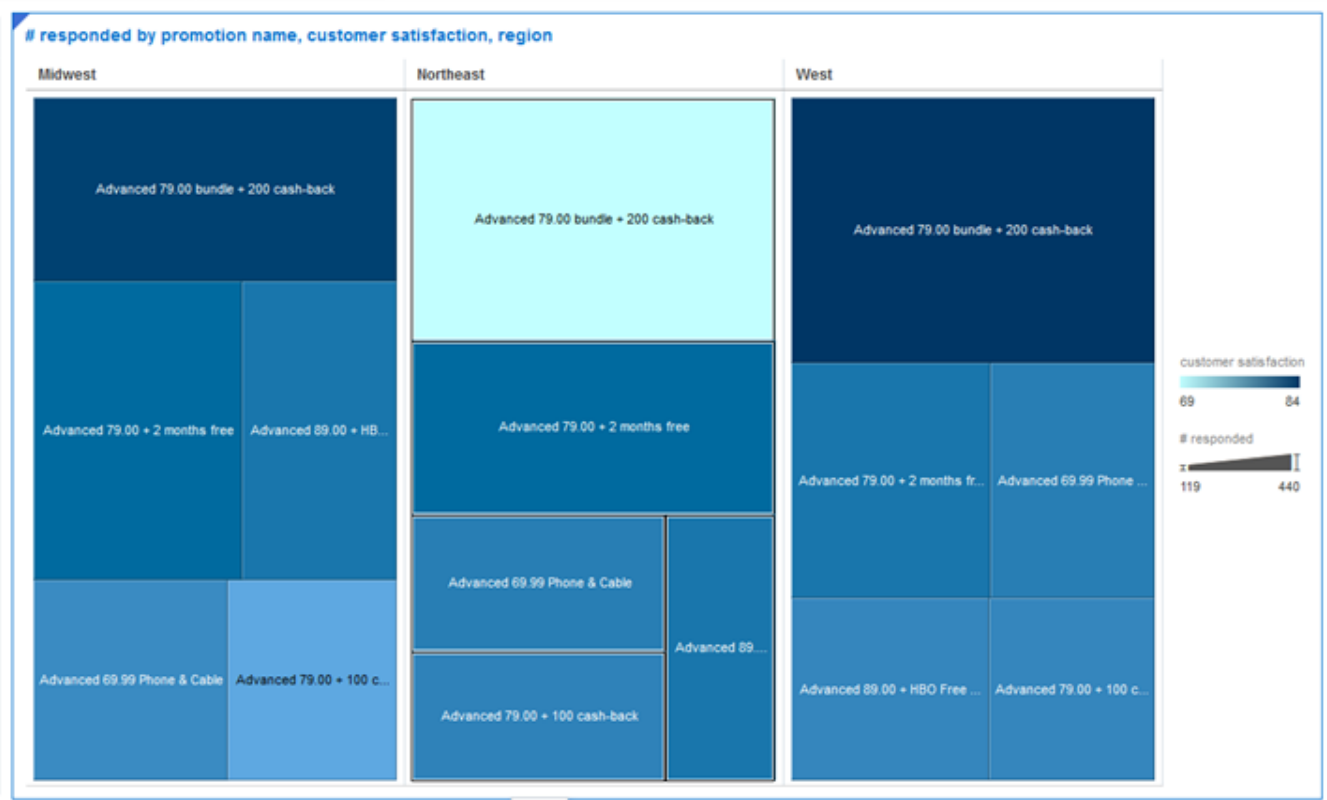

- advanced_communications-data
  - promotion name
  - start date
  - end date
  - marketing type
  - # years highered
  - household income
  - # targeted
  - # responded
  - customer satisfaction
  - industry
  - region
  - # weeks for offer redeem
  - # weeks to install
- My Calculations
- Value Labels

promotion name Advanced 69.99 Phone & Cable, Advanced 79.00 + 100 cash-back, Advanced 79.00 + 2 months free, Advanced 79.00 ... +2	region Midwest, Northeast, West

Treemap

Trellis Columns
region

Trellis Rows
responded

Values (Box Size)
responded

Category (Boxes)
promotion name

Color
customer satisfaction