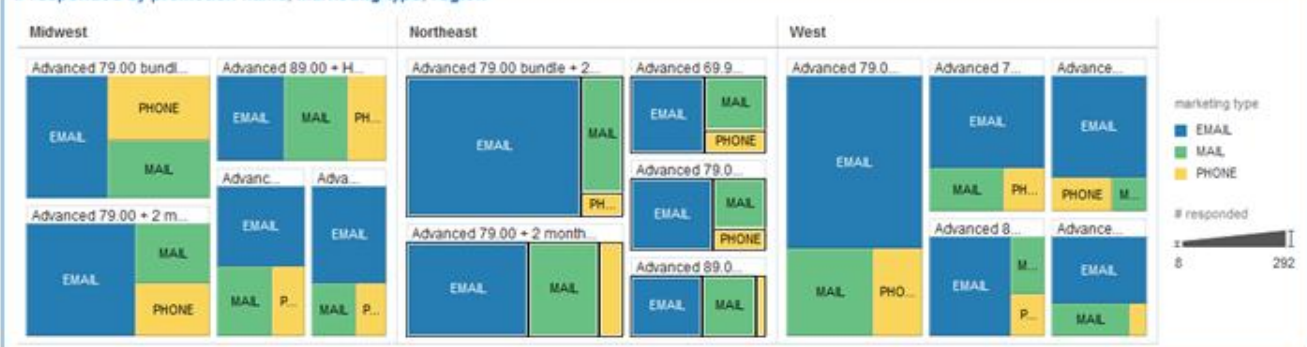

responded by promotion name, marketing type, region