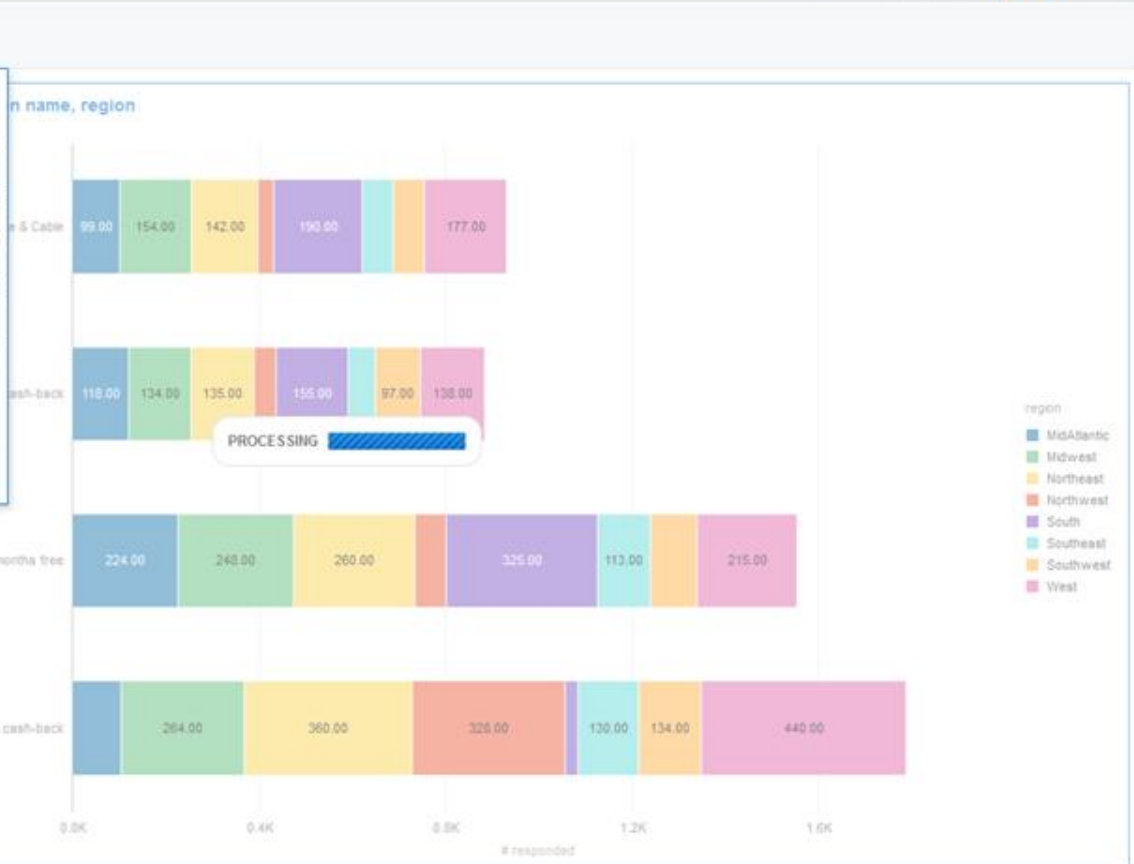

- advanced_communications
  - promotion name
  - start date
  - end date
  - marketing type
  - # years highered
  - household income
  - # targeted
  - # responded
  - customer satisfaction
  - industry
  - region
  - # weeks for offer redeem
  - # weeks to install
- My Calculations
- Value Labels

promotion name

Advanced 69.99 Phone & Cable, Advanced 79.00 + 100 cash-back, Advanced 79.00 + 2 months free, Advanced 79.00 - +2

Search

Selections (5/8)

- Advanced 69.99 Phone & Cat
- Advanced 79.00 + 100 cash-t
- Advanced 79.00 + 2 months f
- Advanced 79.00 bundle + 20C
- Advanced 89.00 + HBO Free :

Add All Remove All