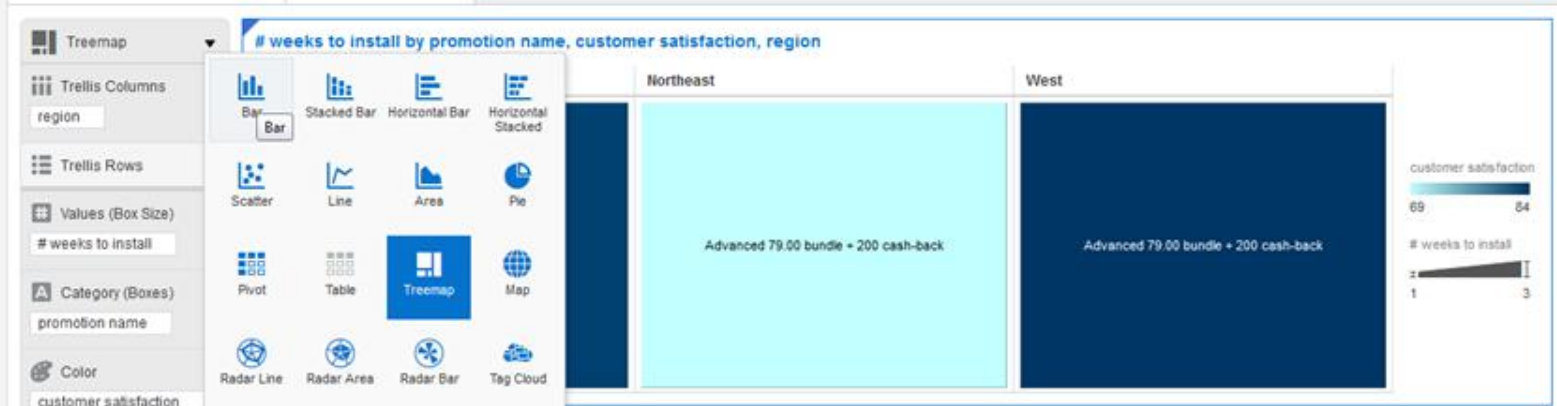

- advanced_communications-data
  - promotion name
  - start date
  - end date
  - marketing type
  - # years highered
  - household income
  - # targeted
  - # responded
  - customer satisfaction
  - industry
  - region
  - # weeks for offer redeem
  - # weeks to install
- My Calculations
- Value Labels

promotion name: Advanced 79.00 bundle + 200 cash-back
region: Midwest, Northeast, West