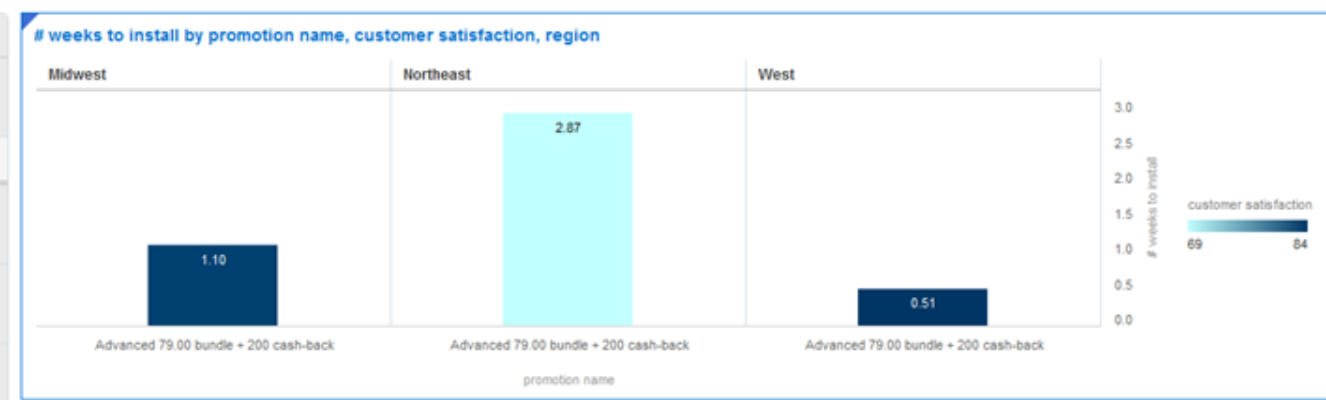

- advanced_communications-data
  - promotion name
  - start date
  - end date
  - marketing type
  - # years highered
  - household income
  - # targeted
  - # responded
  - customer satisfaction
  - industry
  - region
  - # weeks for offer redeem
  - # weeks to install
- My Calculations
- Value Labels

promotion name	region
Advanced 79.00 bundle + 200 cash-back	Midwest, Northeast, West

Bar

Trellis Columns

region

Trellis Rows

Values (Y-Axis)

weeks to install

Category (X-Axis)

weeks for offer redeem

Color

customer satisfaction

Size (Width)