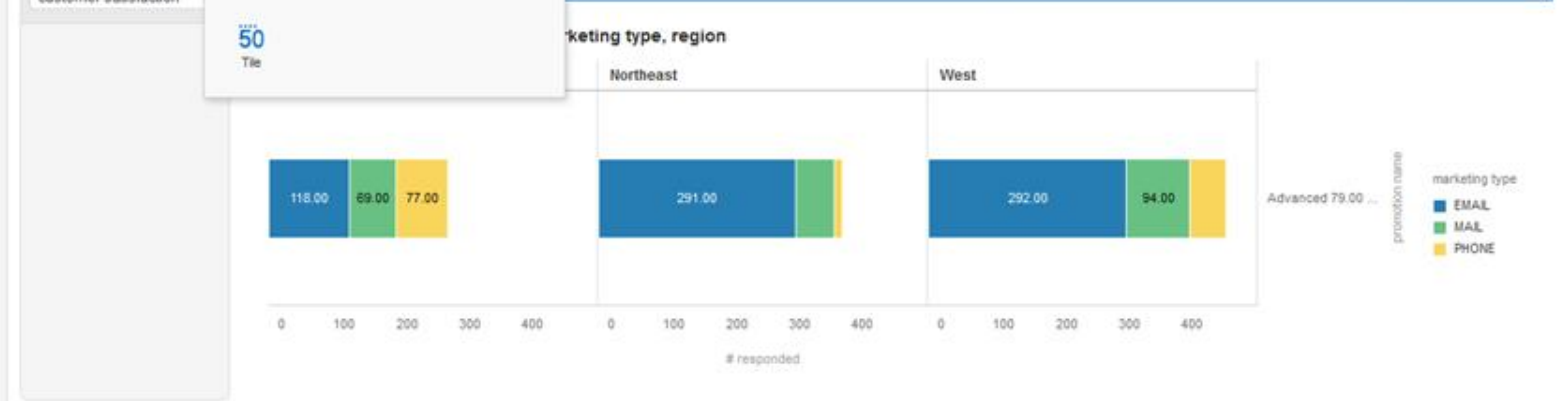

- advanced_communications-data
  - promotion name
  - start date
  - end date
  - marketing type
  - # years highered
  - household income
  - # targeted
  - # responded
  - customer satisfaction
  - industry
  - region
  - # weeks for offer redeem
  - # weeks to install
- My Calculations
- Value Labels

promotion name: Advanced 79.00 bundle + 200 cash-back
region: Midwest, Northeast, West