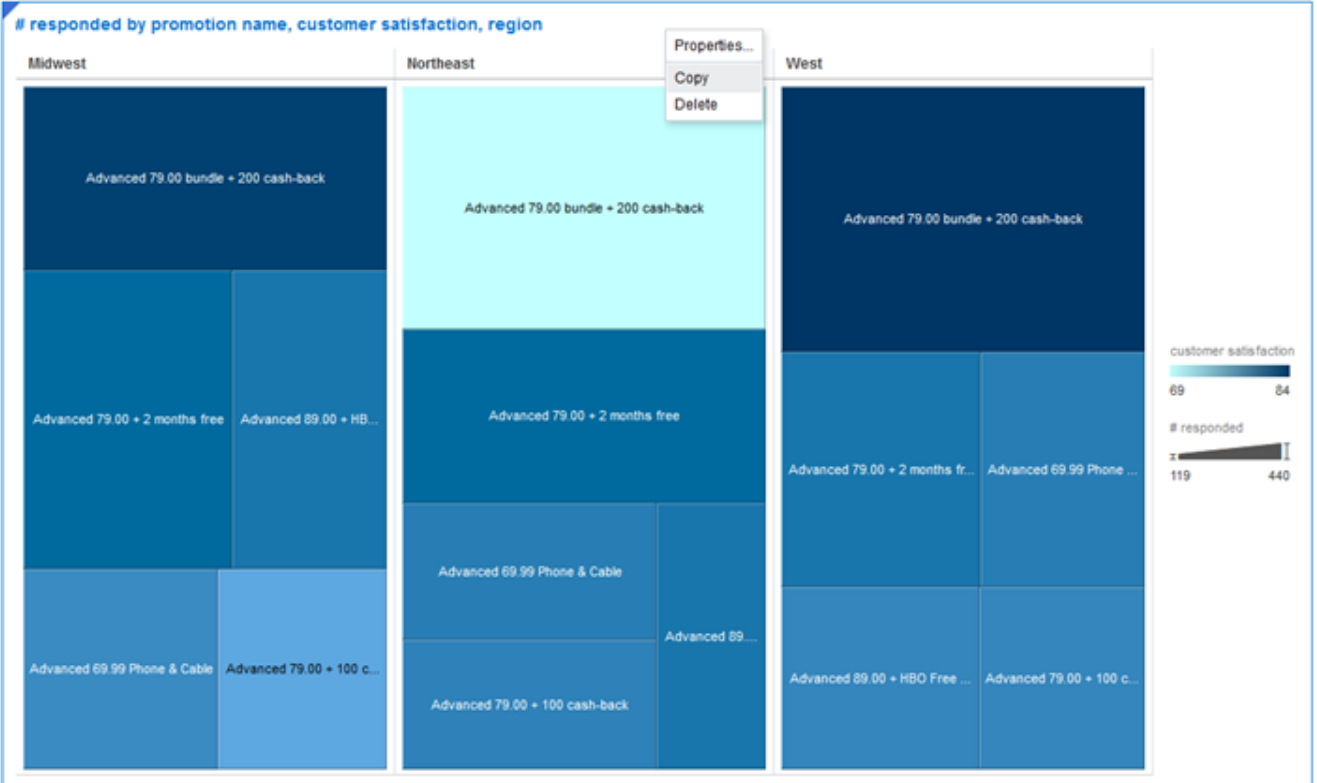

- advanced_communications-data
  - promotion name
  - start date
  - end date
  - marketing type
  - # years highered
  - household income
  - # targeted
  - # responded
  - customer satisfaction
  - industry
  - region
  - # weeks for offer redeem
  - # weeks to install
- My Calculations
- Value Labels

promotion name	region
Advanced 69.99 Phone & Cable, Advanced 79.00 + 100 cash-back, Advanced 79.00 + 2 months free, Advanced 79.00 ... +2	Midwest, Northeast, West

Treemap

Trellis Columns

region

Trellis Rows

Values (Box Size)

responded

Category (Boxes)

promotion name

Color

customer satisfaction