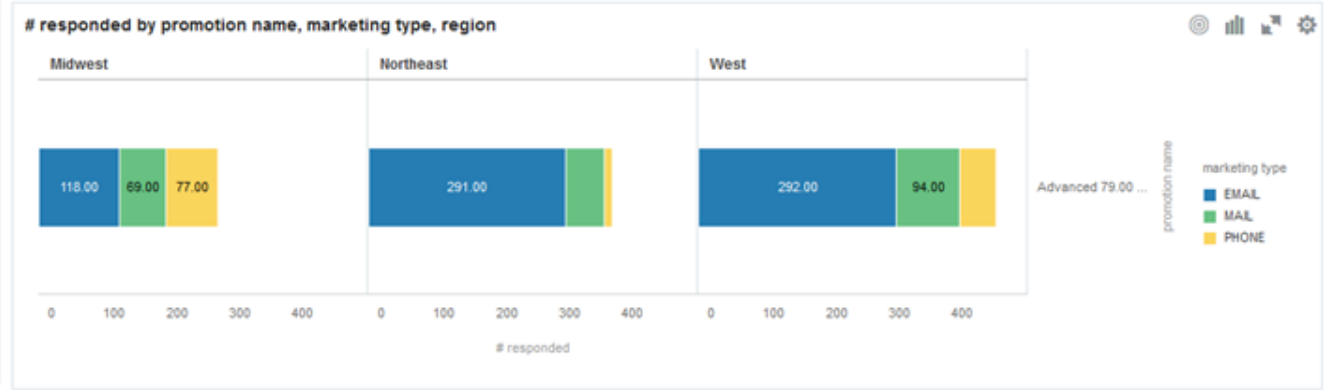

- advanced_communications-data
  - promotion name
  - start date
  - end date
  - marketing type
  - # years highered
  - household income
  - # targeted
  - # responded
  - customer satisfaction
  - industry
  - region
  - # weeks for offer redeem
  - # weeks to install
- My Calculations
- Value Labels

promotion name	region
Advanced 79.00 bundle + 200 cash-back	Midwest, Northeast, West

Treemap

Trellis Columns

region

Trellis Rows

Values (Box Size)

responded

Category (Boxes)

promotion name

Color

customer satisfaction