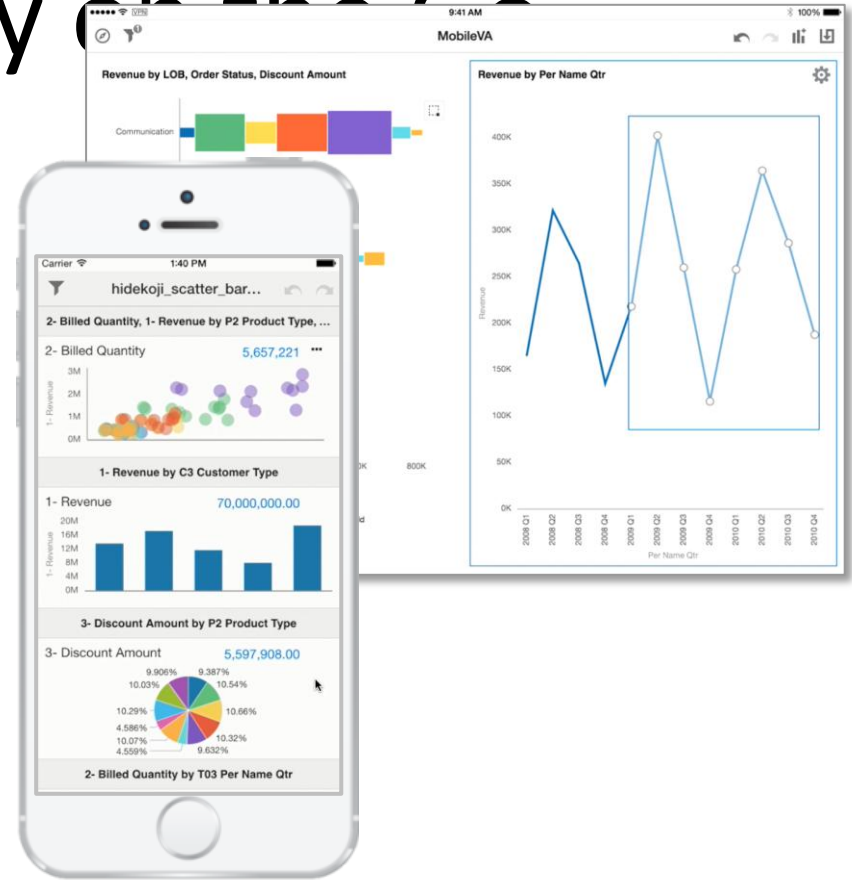

Trellising of any visualization by both columns and rows

Automatic **brushing** enables discovery of new patterns

Consumer-style **filtering** and **exploration**

Touch-friendly functionality for authoring new analytics on-the-go

Brushing Guides Users To Discover

New Patterns

- **Selecting** data in one visualization **highlights correlated elements** in everything else on the screen
- Seemingly simple user experience powered by incredibly sophisticated analytic queries

Rich Canvas Model Blends Reporting &

boarding

- **Single interface** for creating visualizations and composing them together
- Optimal use of screen real estate automatically chosen for user
- Fine grain positioning and sizing accomplishing with simple dragging

Data Discovery on the Go

- Adaptive mobile design for self-service analytics optimized for **tablet and phone** form factors
- **Touch-friendly** functionality for authoring new analytics on-the-go
- Based on HTML5 – works on any tablet device