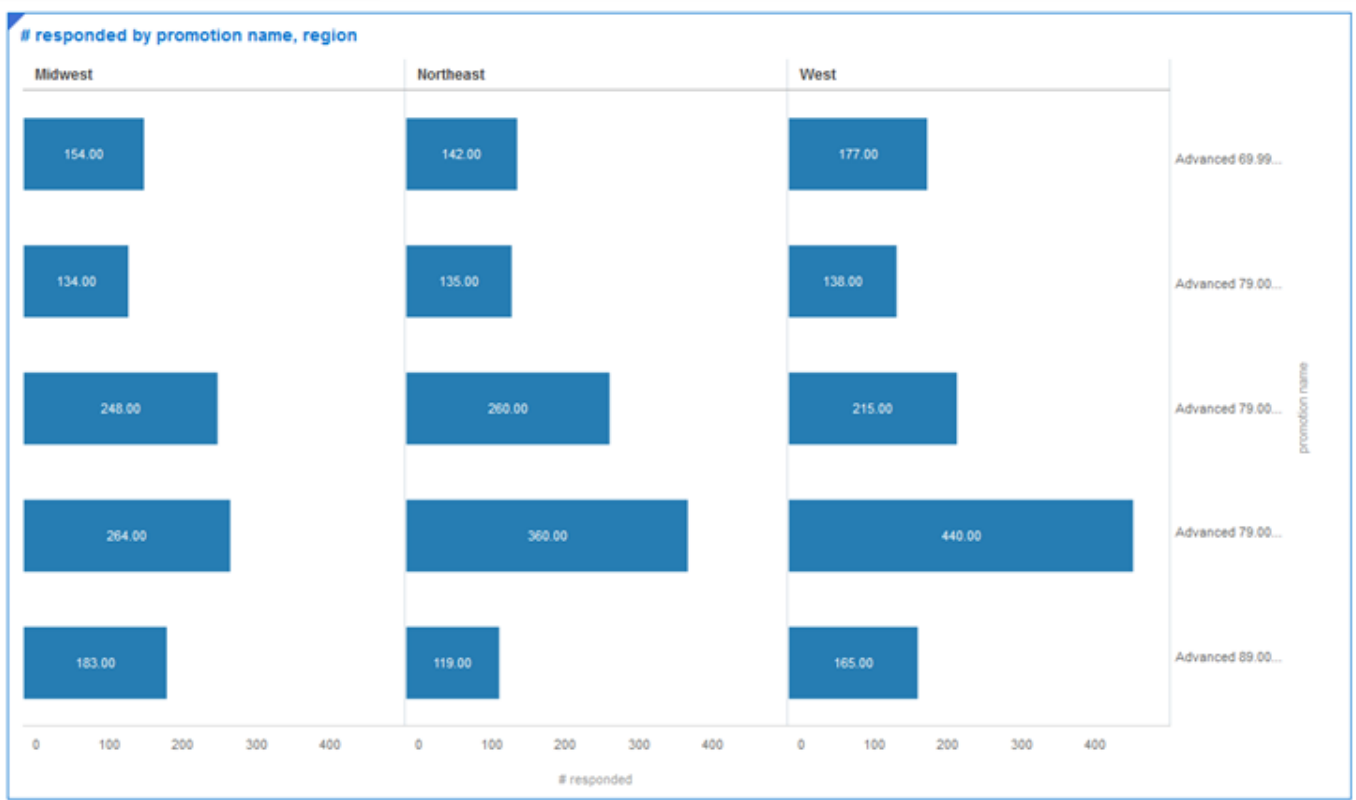

- advanced_communications
  - promotion name
  - start date
  - end date
  - marketing type
  - # years highered
  - household income
  - # targeted
  - # responded
  - customer satisfaction
  - industry
  - region
  - # weeks for offer redeem
  - # weeks to install
- My Calculations
- Value Labels

promotion name	region
Advanced 69 99 Phone & Cable, Advanced 79 00 + 100 cash-back, Advanced 79 00 + 2 months free, Advanced 79 00 ... +2	Midwest, Northeast, West

Horizontal Stacked

Trellis Columns

region

Trellis Rows

Values (X-Axis)

responded

Category (Y-Axis)

promotion name

Color

Size (Width)