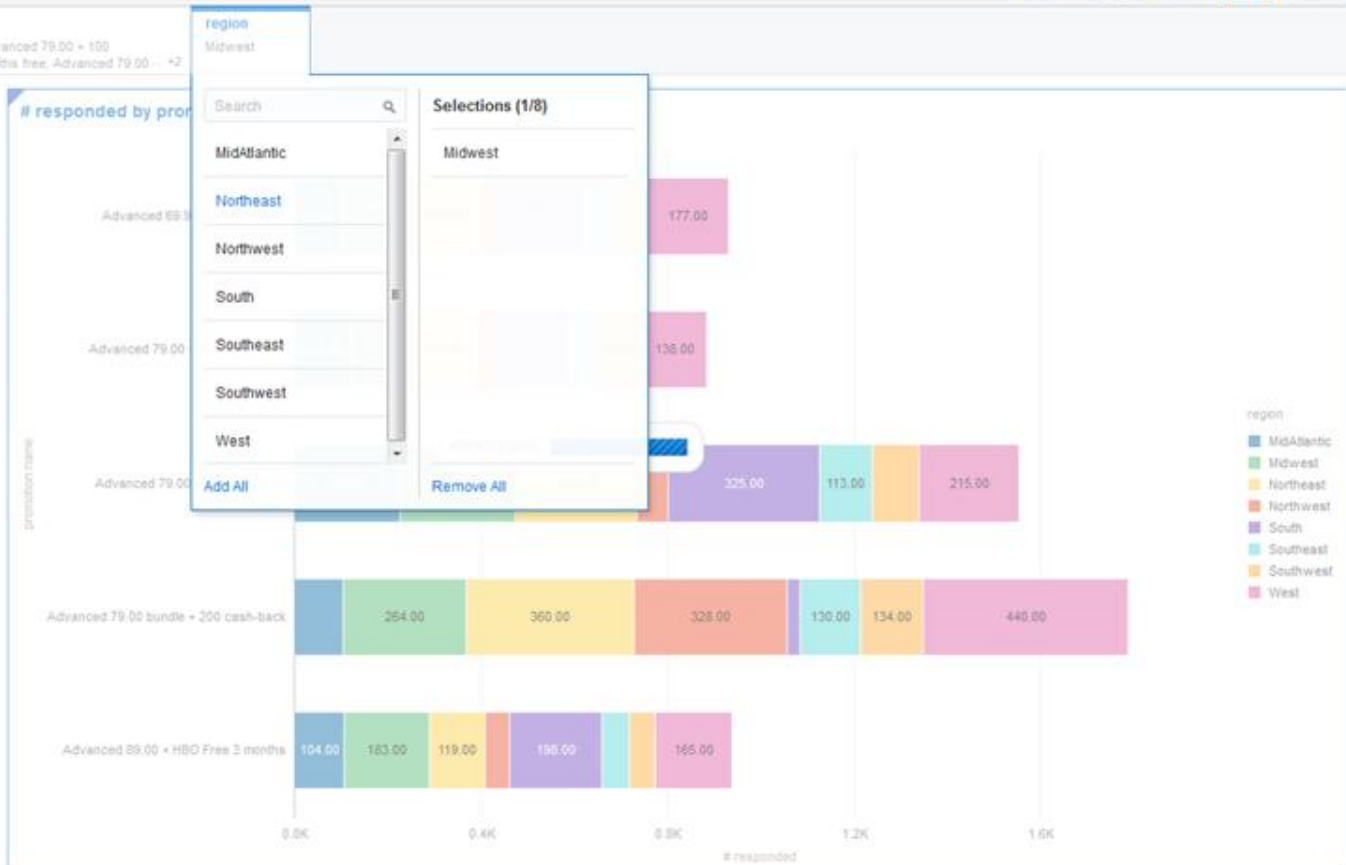

- advanced_communications
  - promotion name
  - start date
  - end date
  - marketing type
  - # years highered
  - household income
  - # targeted
  - # responded
  - customer satisfaction
  - industry
  - region
  - # weeks for offer redeem
  - # weeks to install
- My Calculations
- Value Labels

promotion name

Advanced 69.99-Phone & Cable, Advanced 79.00 + 100 cash-back, Advanced 79.00 + 2 months free, Advanced 79.00 ... +2

Horizontal Stacked

Trellis Columns

Trellis Rows

Values (X-Axis)

responded

Category (Y-Axis)

promotion name

Color

region

Size (Width)