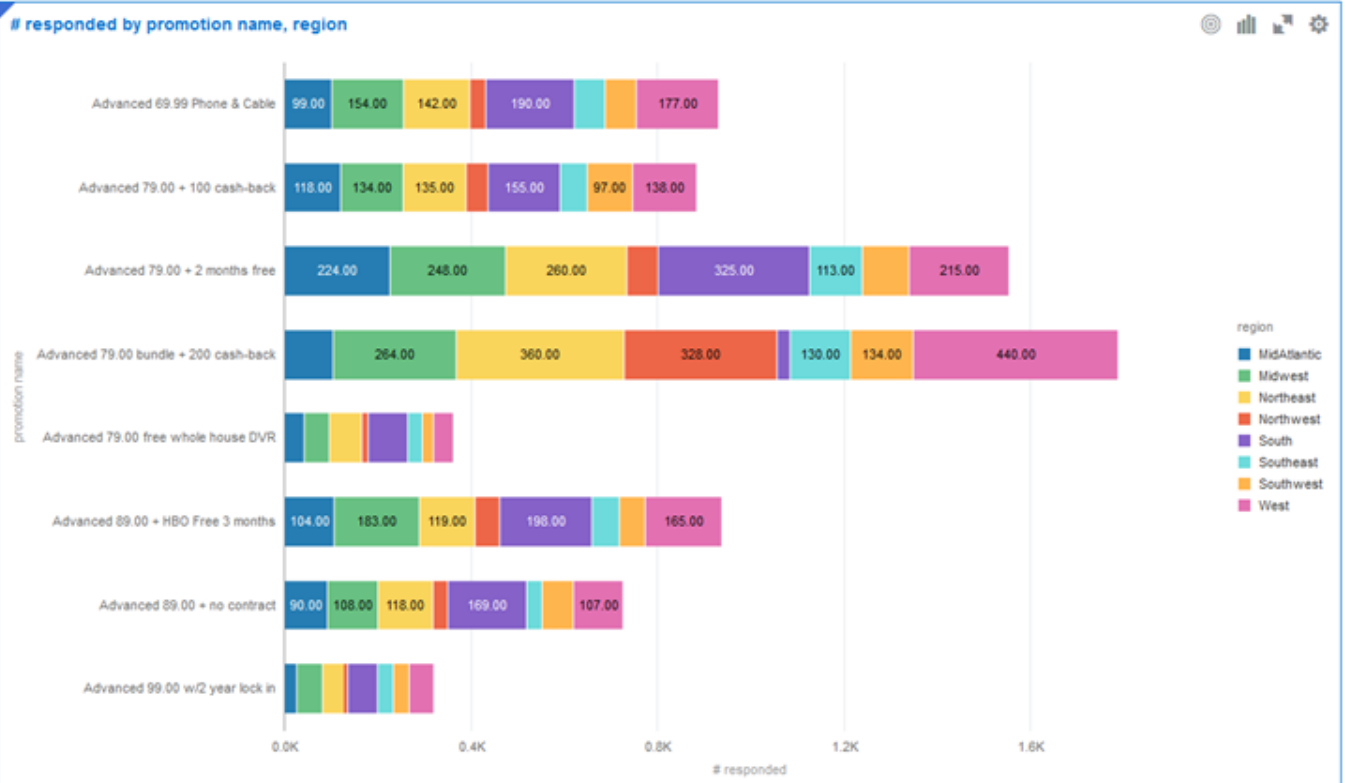

Search

Untitled

- advanced_communications
  - promotion name
  - start date
  - end date
  - marketing type
  - # years highered
  - household income
  - # targeted
  - # responded
  - customer satisfaction
  - industry
  - region
  - # weeks for offer redeem
  - # weeks to install
- My Calculations
  - Value Labels

Drag data elements to add a filter

Horizontal Stacked

Trellis Columns

Trellis Rows

Values (X-Axis)

responded

Category (Y-Axis)

promotion name

Color

region

Size (Width)

Add Calculation