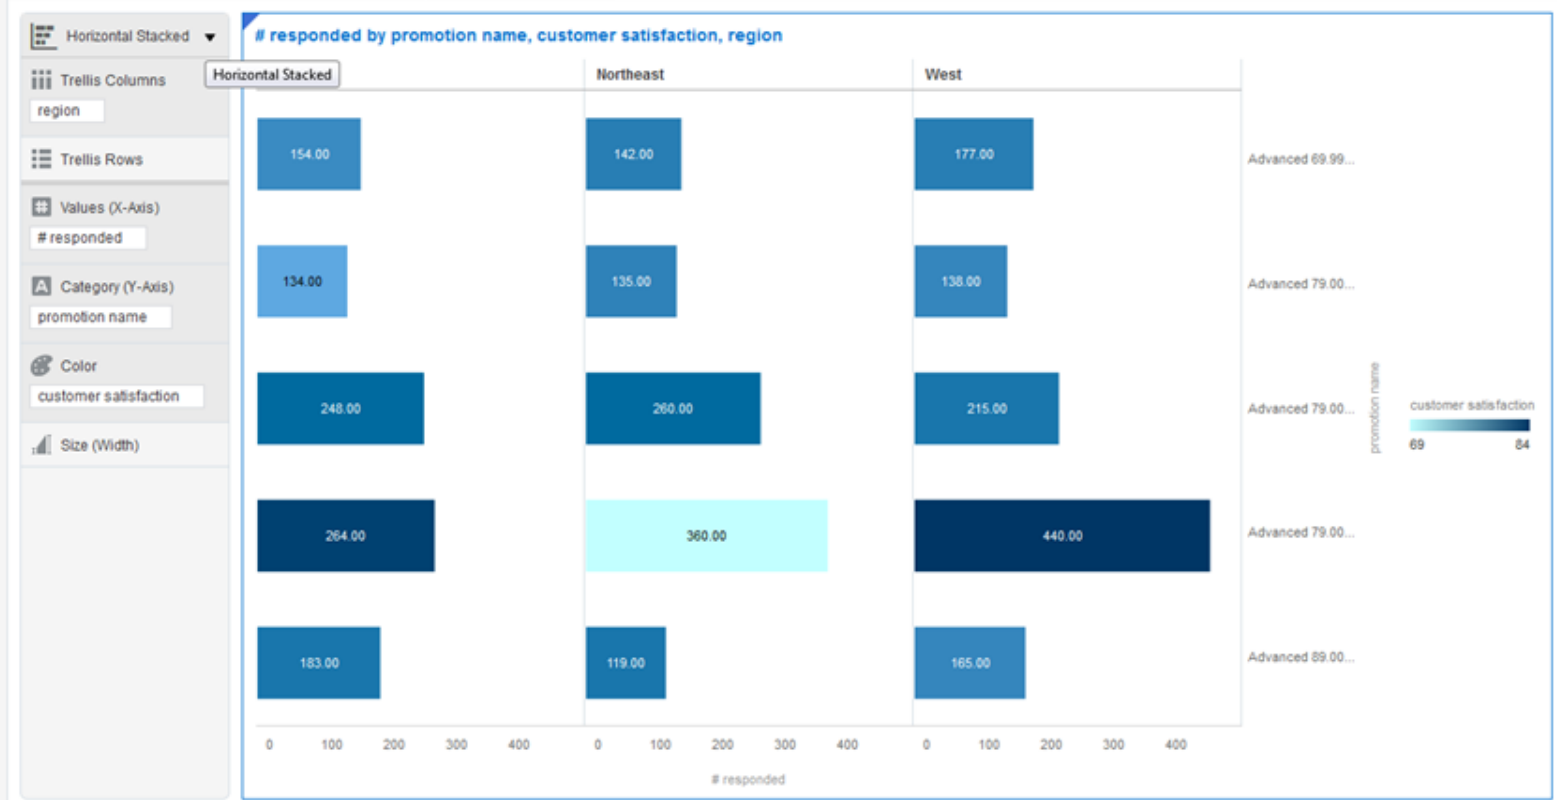

- advanced_communications-data
  - promotion name
  - start date
  - end date
  - marketing type
  - # years highered
  - household income
  - # targeted
  - # responded
  - customer satisfaction
  - industry
  - region
  - # weeks for offer redeem
  - # weeks to install
- My Calculations
- Value Labels

promotion name
Advanced 69.99 Phone & Cable, Advanced 79.00 + 100 cash-back, Advanced 79.00 + 2 months free, Advanced 79.00 ... +2

region
Midwest, Northeast, West