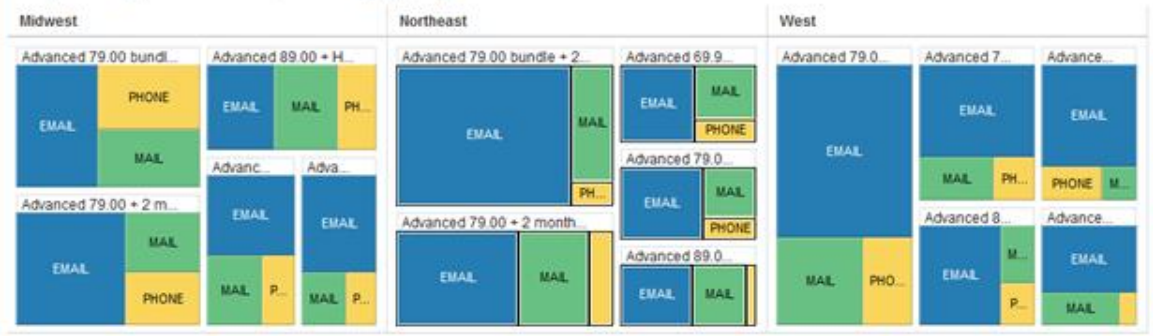

responded by promotion name, marketing type, region