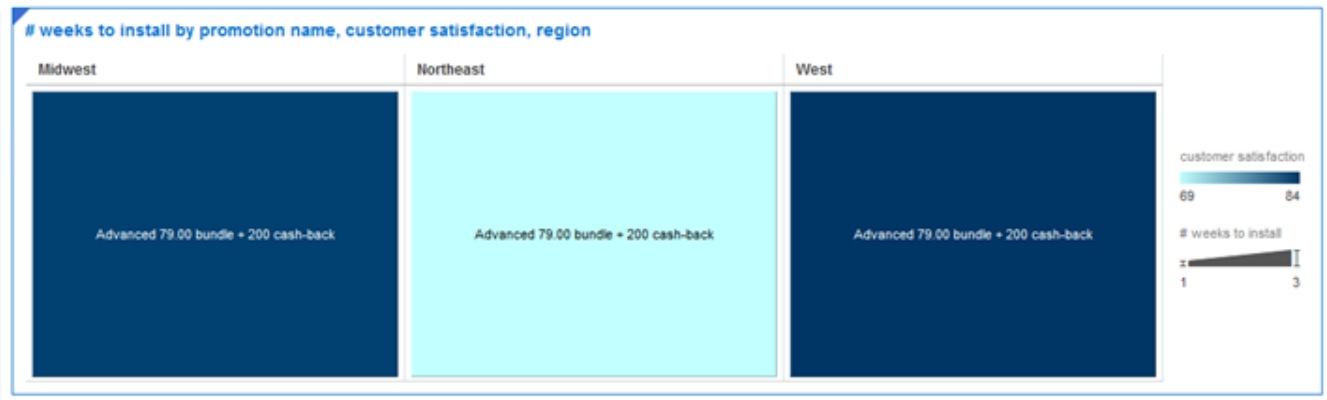

- advanced_communications-data
  - promotion name
  - start date
  - end date
  - marketing type
  - # years highered
  - household income
  - # targeted
  - # responded
  - customer satisfaction
  - industry
  - region
  - # weeks for offer redeem
  - # weeks to install
- My Calculations
- Value Labels

promotion name Advanced 79.00 bundle + 200 cash-back	region Midwest, Northeast, West

Treemap

Trellis Columns
region

Trellis Rows
weeks to install

Values (Box Size)
promotion name

Category (Boxes)
customer satisfaction

Color
customer satisfaction