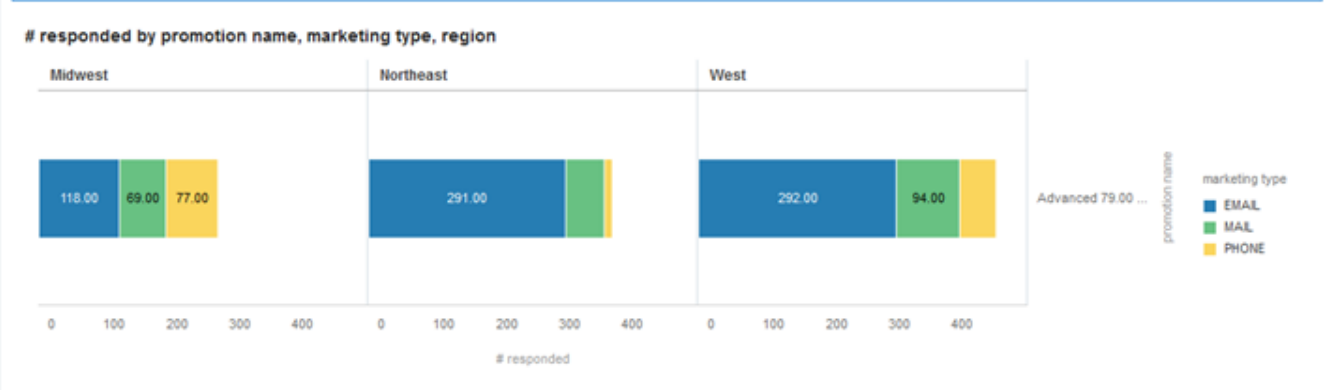

- advanced_communications-data
  - promotion name
  - start date
  - end date
  - marketing type
  - # years highered
  - household income
  - # targeted
  - # responded
  - customer satisfaction
  - industry
  - region
  - # weeks for offer redeem
  - # weeks to install
- My Calculations
- Value Labels

promotion name	region
Advanced 79.00 bundle + 200 cash-back	Midwest, Northeast, West

Bar

Trellis Columns

region

Trellis Rows

Values (Y-Axis)

weeks to install

Category (X-Axis)

promotion name

Color

customer satisfaction

Size (Width)