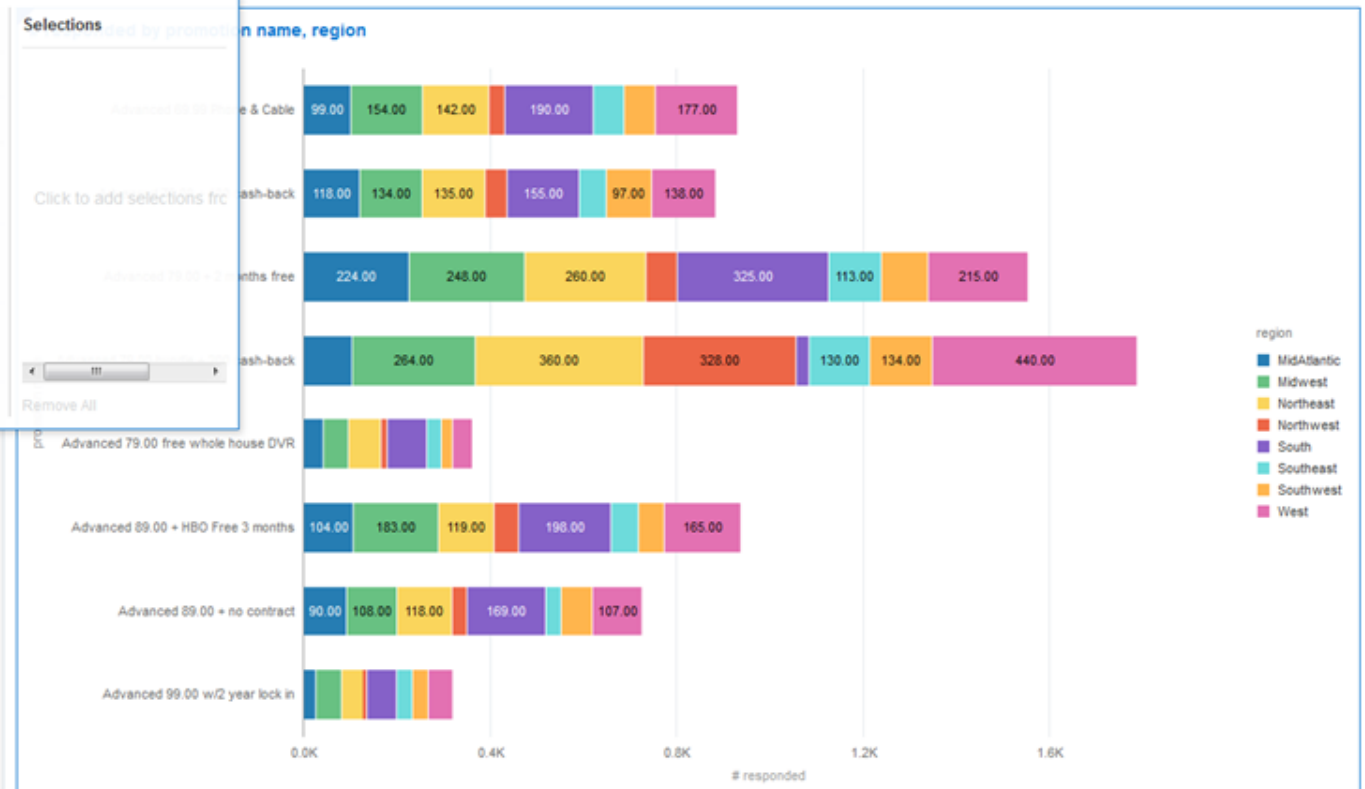

- advanced_communications
  - promotion name
  - start date
  - end date
  - marketing type
  - # years highered
  - household income
  - # targeted
  - # responded
  - customer satisfaction
  - industry
  - region
  - # weeks for offer redeem
  - # weeks to install
- My Calculations
- Value Labels

promotion name

All

Search

- Advanced 69.99 Phone & Cable
- Advanced 79.00 + 100 cash-back
- Advanced 79.00 + 2 months free
- Advanced 79.00 bundle + 2 months free
- Advanced 79.00 free whole house DVR
- Advanced 89.00 + HBO Free 3 months
- Advanced 89.00 + no contract

Add All (10) (10)

Selections

Selected by promotion name, region

Click to add selections from

Remove All