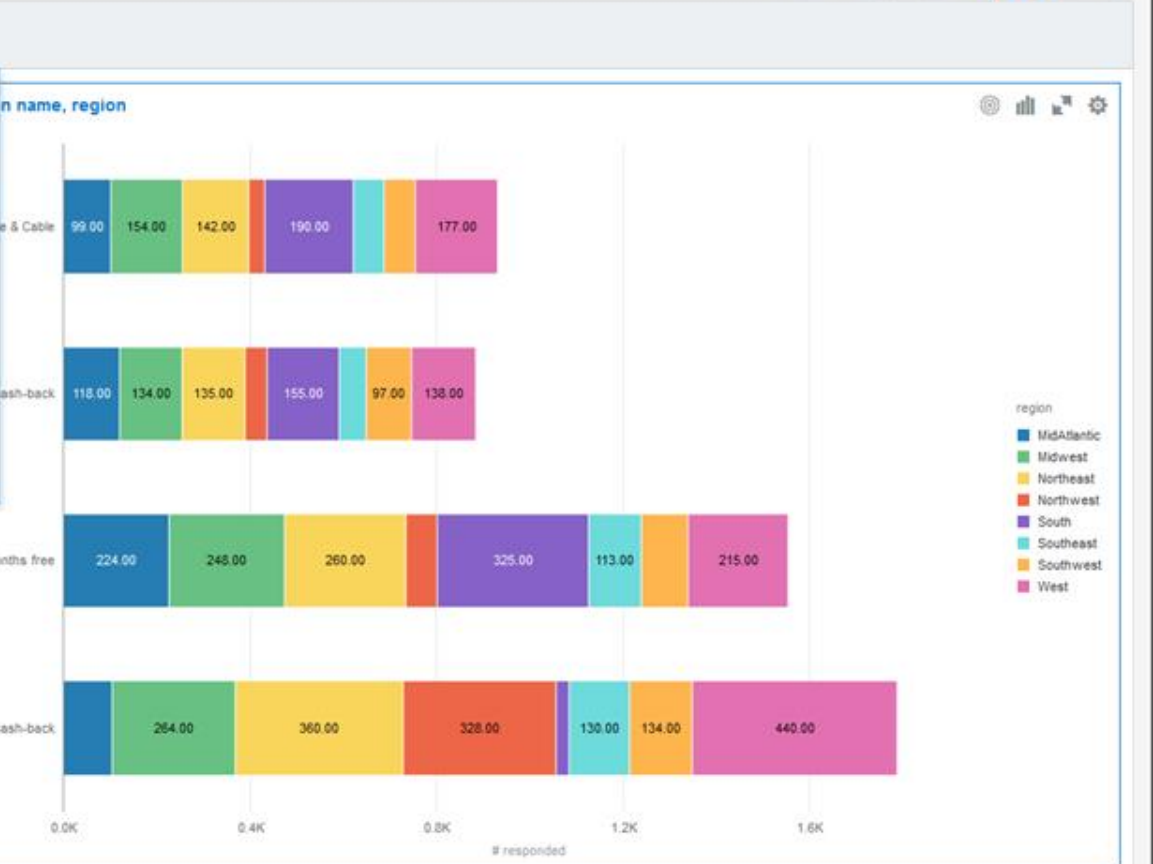

- advanced_communications
  - promotion name
  - start date
  - end date
  - marketing type
  - # years highered
  - household income
  - # targeted
  - # responded
  - customer satisfaction
  - industry
  - region
  - # weeks for offer redeem
  - # weeks to install
- My Calculations
- Value Labels

promotion name

Advanced 69.99 Phone & Cable, Advanced 79.00 + 100 cash-back, Advanced 79.00 + 2 months free, Advanced 79.00 ... +1

Search

Selections (4/8)

- Advanced 69.99 Phone & Cat
- Advanced 79.00 + 100 cash-t
- Advanced 79.00 + 2 months f
- Advanced 79.00 bundle + 20C

Add All Remove All