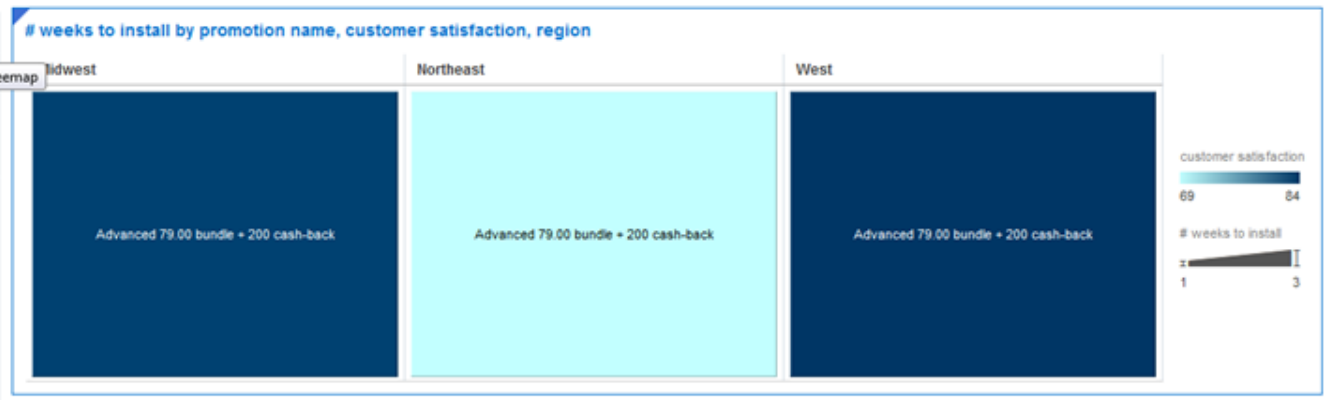

- advanced_communications-data
  - promotion name
  - start date
  - end date
  - marketing type
  - # years highered
  - household income
  - # targeted
  - # responded
  - customer satisfaction
  - industry
  - region
  - # weeks for offer redeem
  - # weeks to install
- My Calculations
- Value Labels

promotion name
Advanced 79.00 bundle + 200 cash-back

region
Midwest, Northeast, West

Treemap

Trellis Columns
region

Trellis Rows
weeks to install

Values (Box Size)
promotion name

Category (Boxes)
customer satisfaction

Color
customer satisfaction