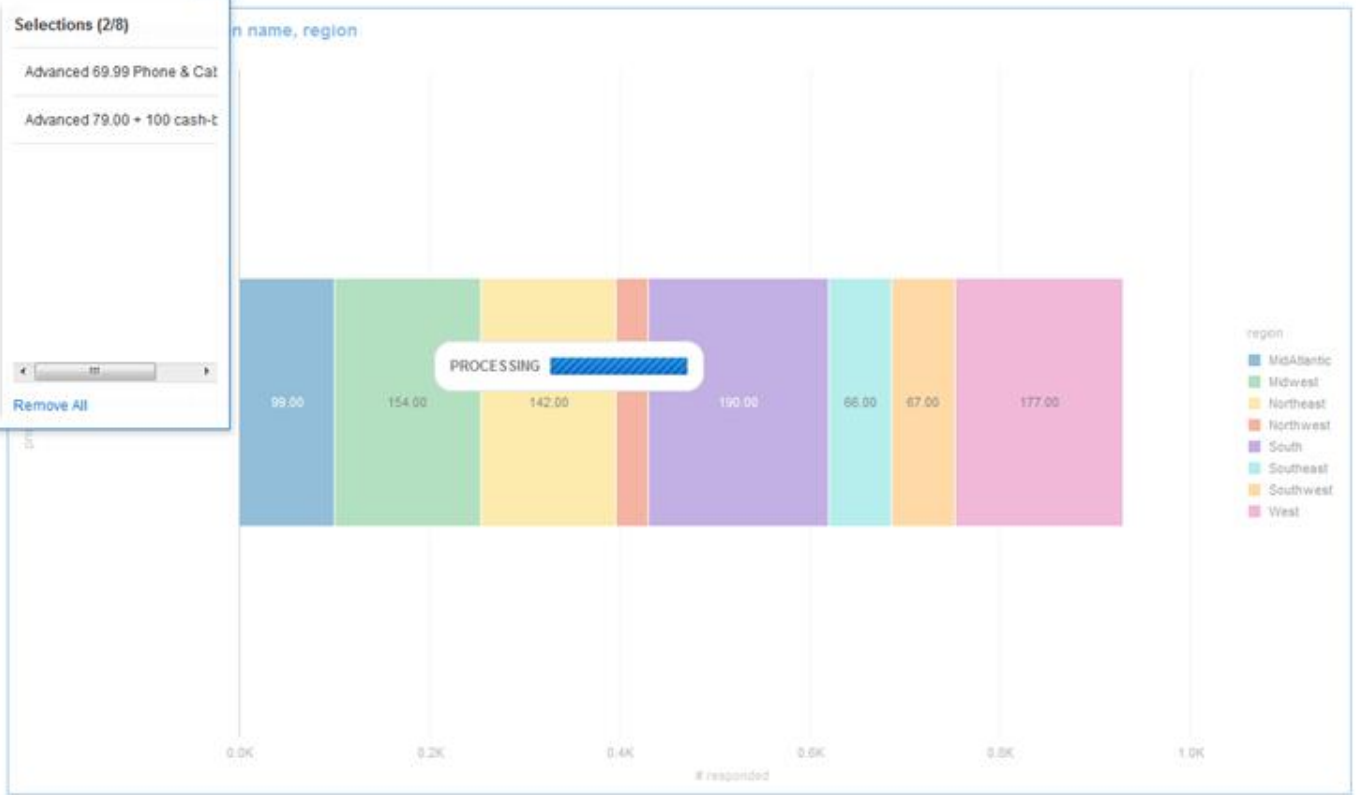

- advanced_communications
  - promotion name
  - start date
  - end date
  - marketing type
  - # years highered
  - household income
  - # targeted
  - # responded
  - customer satisfaction
  - industry
  - region
  - # weeks for offer redeem
  - # weeks to install
- My Calculations
- Value Labels

promotion name

Advanced 69.99 Phone & Cable, Advanced 79.00 + 100 cash-back

Search

Selections (2/8)

- Advanced 79.00 + 2 months f
- Advanced 79.00 bundle + 200
- Advanced 79.00 free whole h
- Advanced 89.00 + HBO Free :
- Advanced 89.00 + no contrad
- Advanced 99.00 w/2 year lock

Add All Remove All