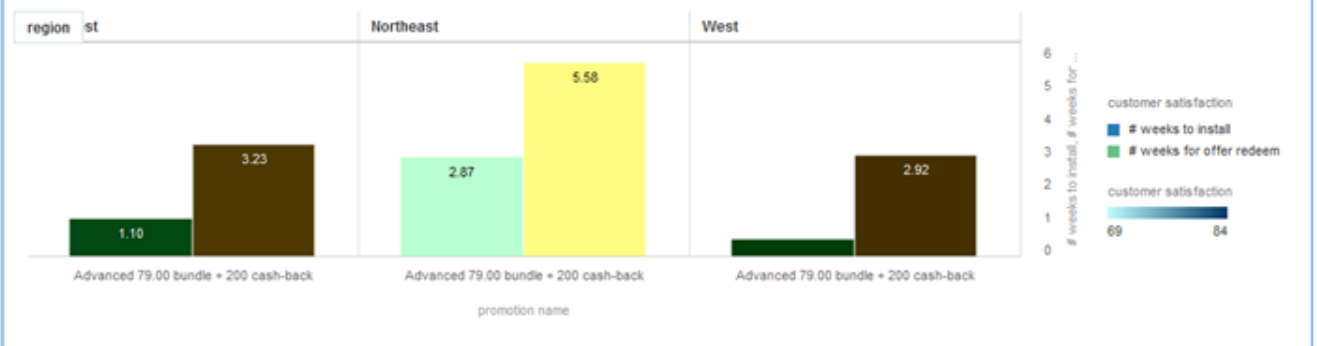

Color: customer satisfaction

Size (Width):

weeks to install, # weeks for offer redeem by promotion name, customer satisfaction, region

responded by promotion name, marketing type, region