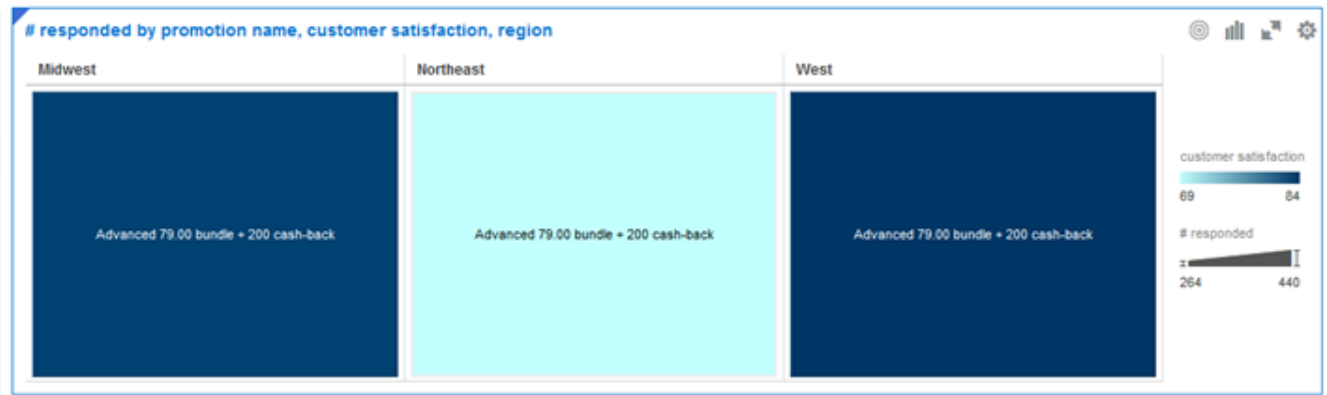

- advanced_communications-data
  - promotion name
  - start date
  - end date
  - marketing type
  - # years highered
  - household income
  - # targeted
  - # responded
  - customer satisfaction
  - industry
  - region
  - # weeks for offer redeem
  - # weeks to install
- My Calculations
- Value Labels

promotion name	region
Advanced 79.00 bundle + 200 cash-back	Midwest, Northeast, West

Treemap

Trellis Columns

region

Trellis Rows

Values (Box Size)

responded

Category (Boxes)

promotion name

Color

customer satisfaction