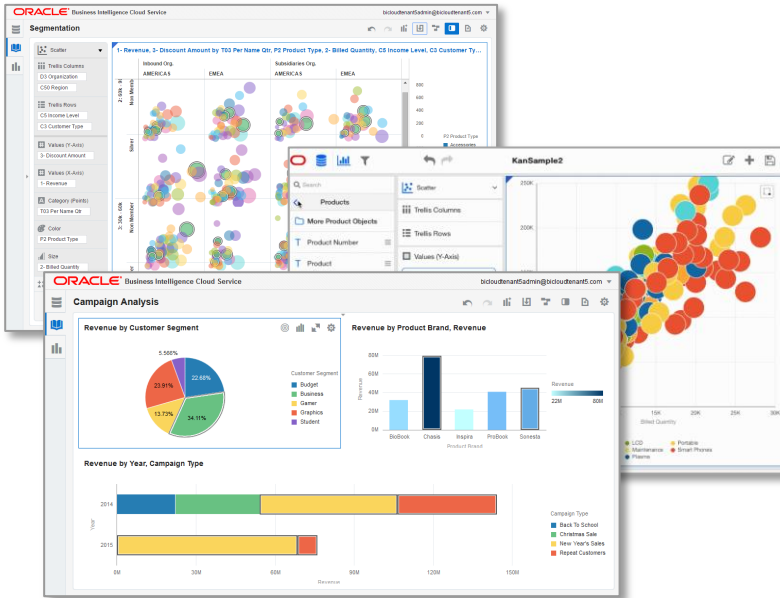

Oracle Data Visualization for Business Leaders

Blend More Data

● **Easily upload and analyze data yourself**

Get More Answers

● **Uncover hidden patterns and previously unknown trends**

Scale More Insights

● **Craft and share a story supported by your data**

Oracle Data Visualization

Automatically creates rich, compelling graphics

Many creative ways to **visualize data**

Unlimited use of **color, size, shape** and various coordinate systems

Trellising of any visualization by both columns and rows

Automatic **brushing** enables discovery of new patterns

Consumer-style **filtering** and **exploration**

Touch-friendly functionality for authoring new analytics on-the-go