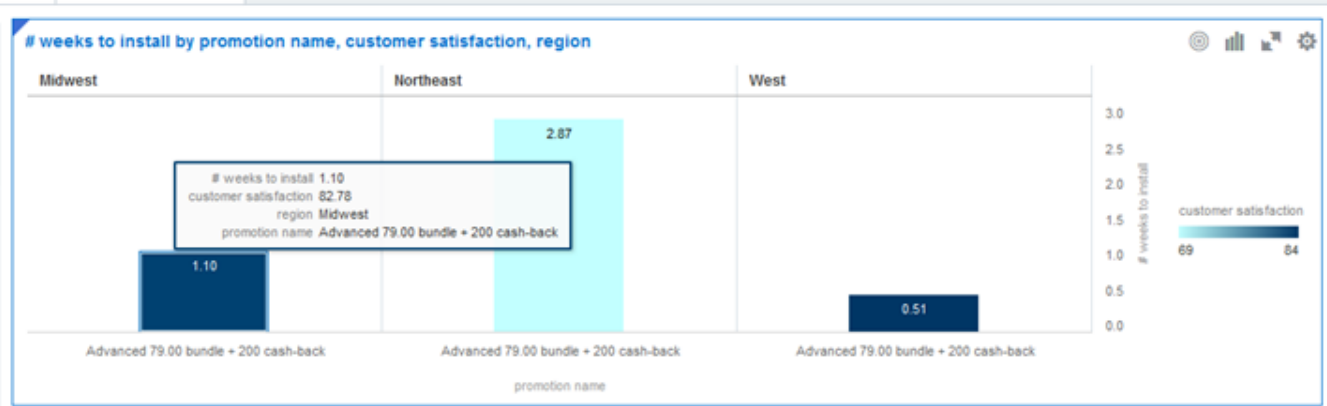

- advanced_communications-data
  - promotion name
  - start date
  - end date
  - marketing type
  - # years highered
  - household income
  - # targeted
  - # responded
  - customer satisfaction
  - industry
  - region
  - # weeks for offer redeem
  - # weeks to install
- My Calculations
  - Value Labels

promotion name	region
Advanced 79.00 bundle + 200 cash-back	Midwest, Northeast, West

Bar

Trellis Columns

region

Trellis Rows

Values (Y-Axis)

weeks to install

Category (X-Axis)

promotion name

Color

customer satisfaction

Size (Width)