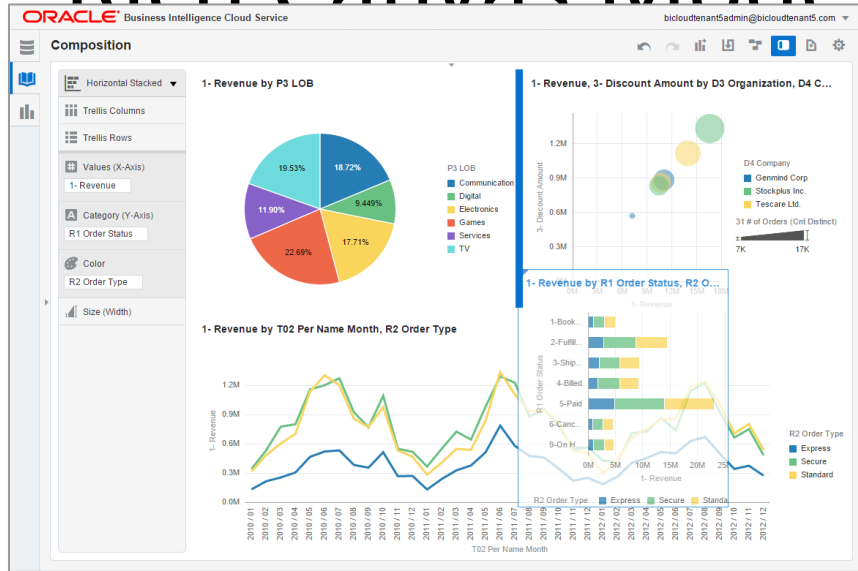

Rich Canvas Model Blends Reporting &

boarding

- **Single interface** for creating visualizations and composing them together
- Optimal use of screen real estate automatically chosen for user
- Fine grain positioning and sizing accomplishing with simple dragging