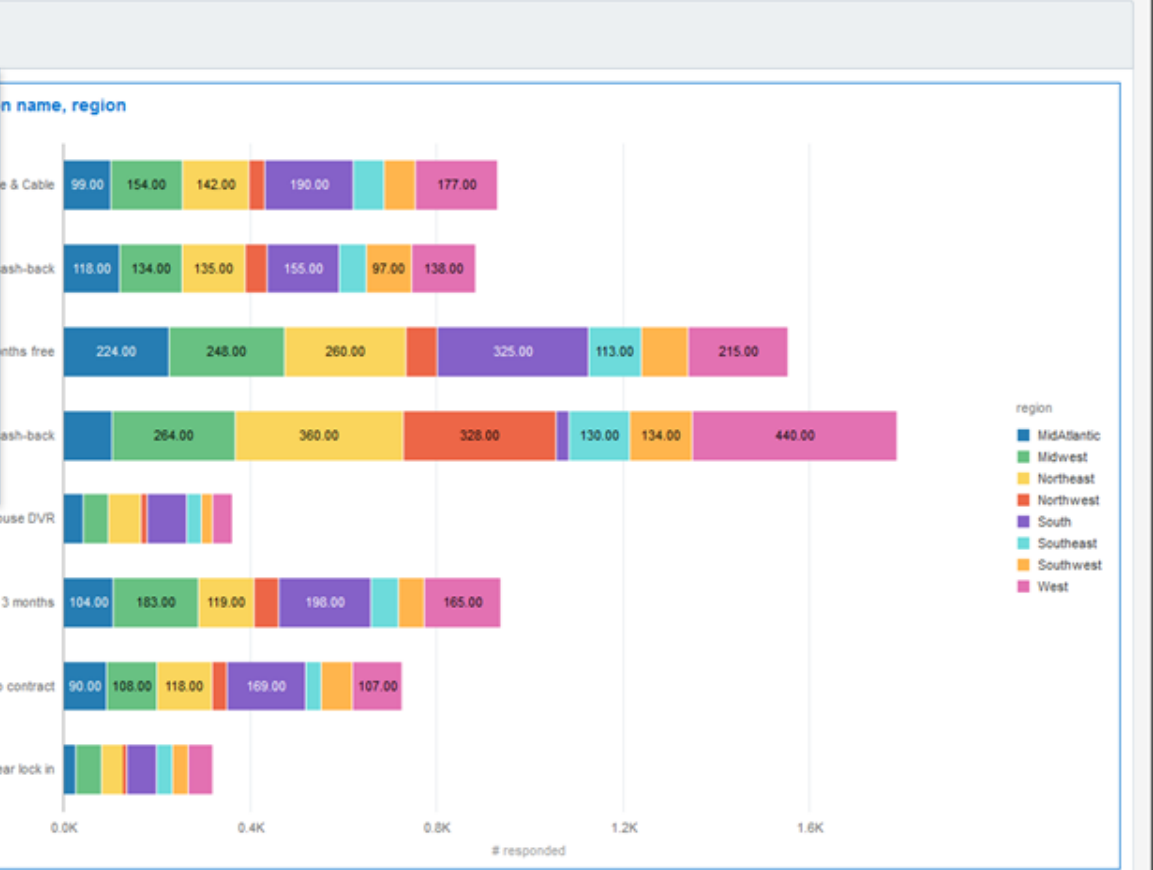

Color

region

Add All

Selections

Click to add selections from

Remove All

- advanced_communications
 - promotion name
 - start date
 - end date
 - marketing type
 - # years highered
 - household income
 - # targeted
 - # responded
 - customer satisfaction
 - industry
 - region
 - # weeks for offer redeem
 - # weeks to install
- My Calculations
- Value Labels