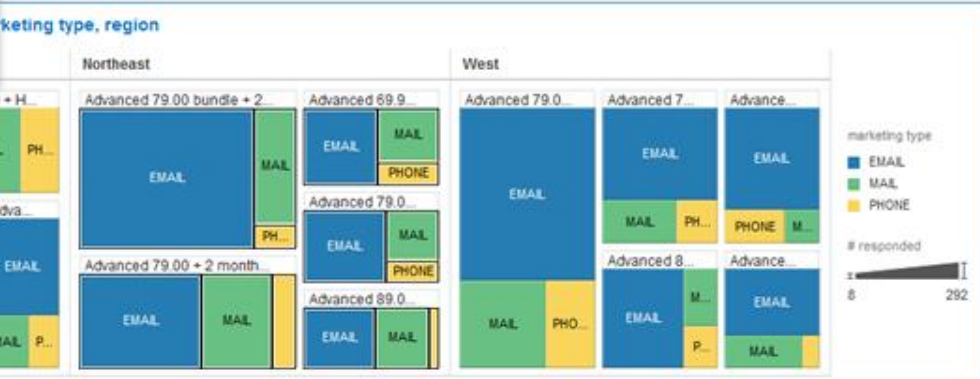

Values (Box Size)
promotion name

Category (Boxes)
marketing type

Color
marketing type

responded by promotion name, customer satisfaction, region

Horizontal Stacked

Horizontal Stacked

Horizontal Stacked

50 Tile