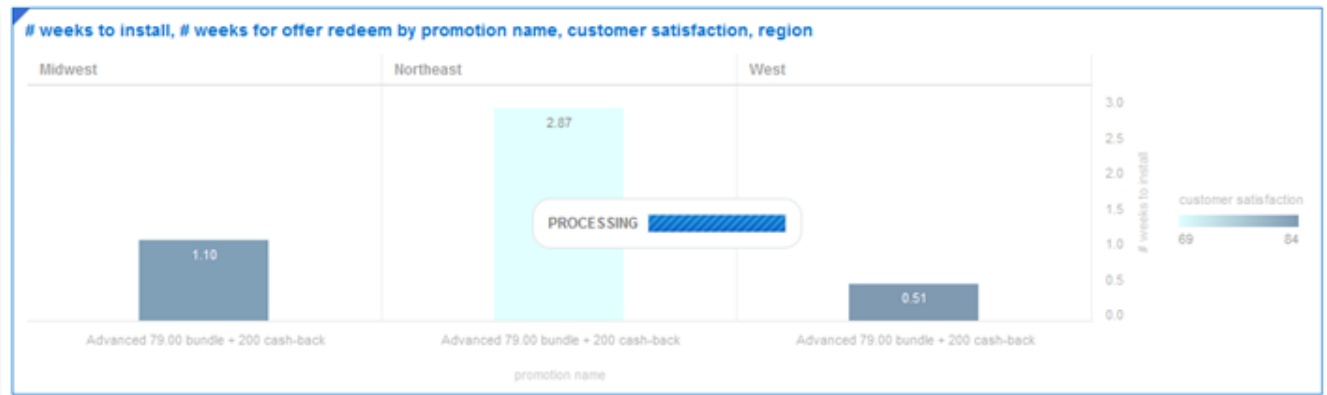

- advanced_communications-data
  - promotion name
  - start date
  - end date
  - marketing type
  - # years highered
  - household income
  - # targeted
  - # responded
  - customer satisfaction
  - industry
  - region
  - # weeks for offer redeem
  - # weeks to install
- My Calculations
  - Value Labels

promotion name
Advanced 79.00 bundle + 200 cash-back

region
Midwest, Northeast, West

Bar

Trellis Columns
region

Trellis Rows

Values (Y-Axis)
weeks to install
weeks for offer re...

Category (X-Axis)
promotion name

Color
customer satisfaction

Size (Width)