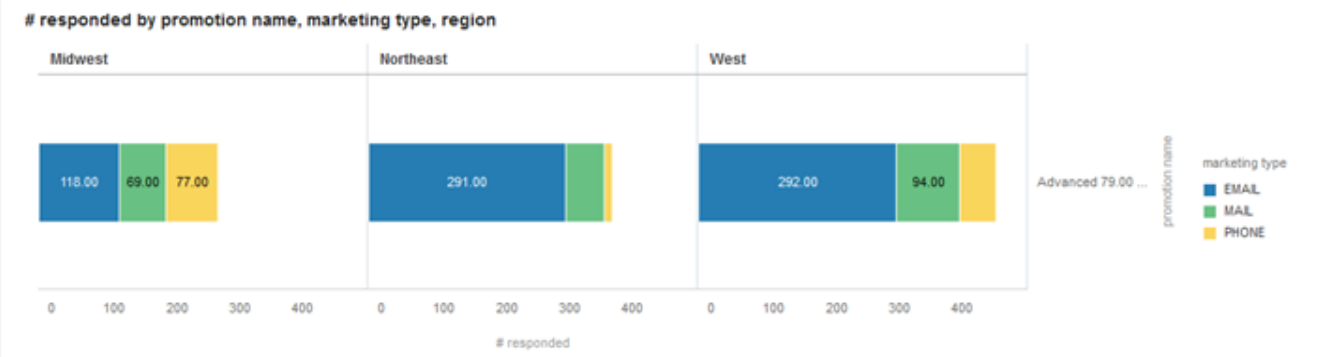

- advanced_communications-data
  - promotion name
  - start date
  - end date
  - marketing type
  - # years highered
  - household income
  - # targeted
  - # responded
  - customer satisfaction
  - industry
  - region
  - # weeks for offer redeem
  - # weeks to install
- My Calculations
- Value Labels

promotion name Advanced 79.00 bundle + 200 cash-back	region Midwest, Northeast, West

Treemap

Trellis Columns
region

Trellis Rows
weeks to install

Values (Box Size)
promotion name

Category (Boxes)
customer satisfaction

Color
customer satisfaction