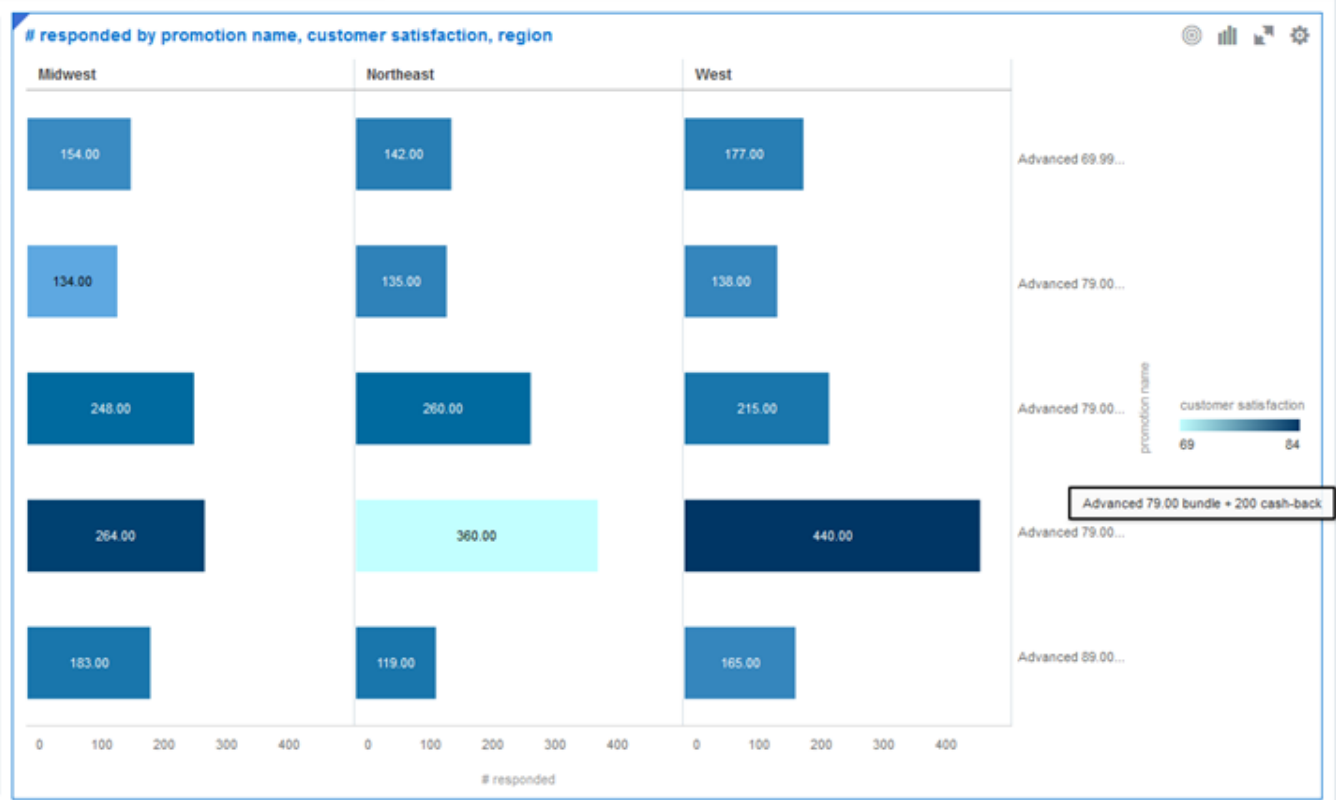

- advanced_communications-data
  - promotion name
  - start date
  - end date
  - marketing type
  - # years highered
  - household income
  - # targeted
  - # responded
  - customer satisfaction
  - industry
  - region
  - # weeks for offer redeem
  - # weeks to install
- My Calculations
- Value Labels

promotion name
Advanced 69.99 Phone & Cable, Advanced 79.00 + 100 cash-back, Advanced 79.00 + 2 months free, Advanced 79.00 ... +2

region
Midwest, Northeast, West

Horizontal Stacked

Trellis Columns
region

Trellis Rows
responded

Values (X-Axis)
responded

Category (Y-Axis)
promotion name

Color
customer satisfaction

Size (Width)