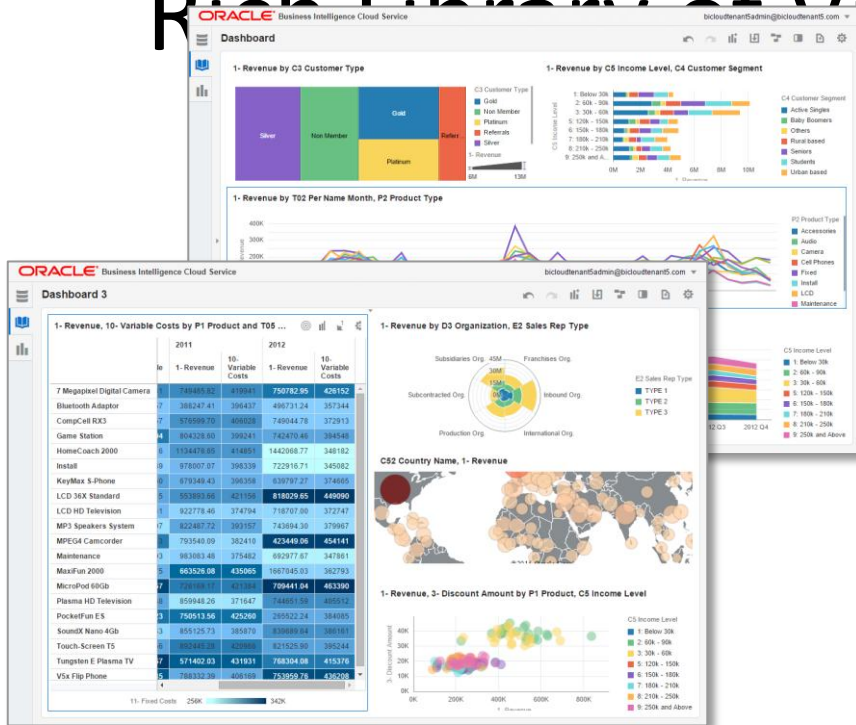

Trellising of any visualization by both columns and rows

Automatic **brushing** enables discovery of new patterns

Consumer-style **filtering** and **exploration**

Touch-friendly functionality for authoring new analytics on-the-go

Rich Library of Visual Components

Many creative ways to visualize data

- Unlimited use of color, size, shape and various coordinate systems
- Implemented via modern JavaScript library and rendered through HTML5