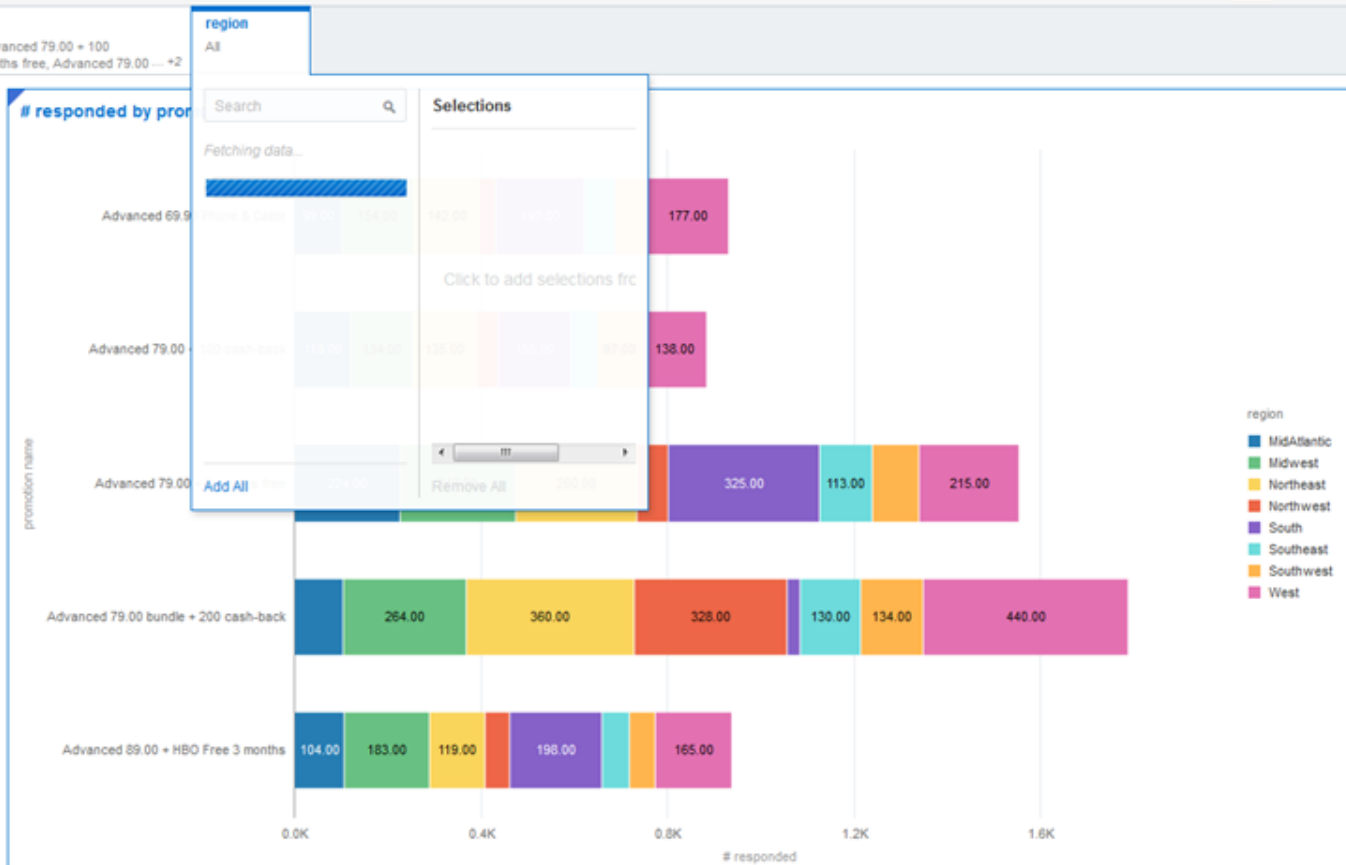

- advanced_communications
  - promotion name
  - start date
  - end date
  - marketing type
  - # years highered
  - household income
  - # targeted
  - # responded
  - customer satisfaction
  - industry
  - region
  - # weeks for offer redeem
  - # weeks to install
- My Calculations
- Value Labels

promotion name
Advanced 69.99 Phone & Cable, Advanced 79.00 + 100 cash-back, Advanced 79.00 + 2 months free, Advanced 79.00 ... +2

Horizontal Stacked

Trellis Columns

Trellis Rows

Values (X-Axis)

responded

Category (Y-Axis)

promotion name

Color

region

Size (Width)