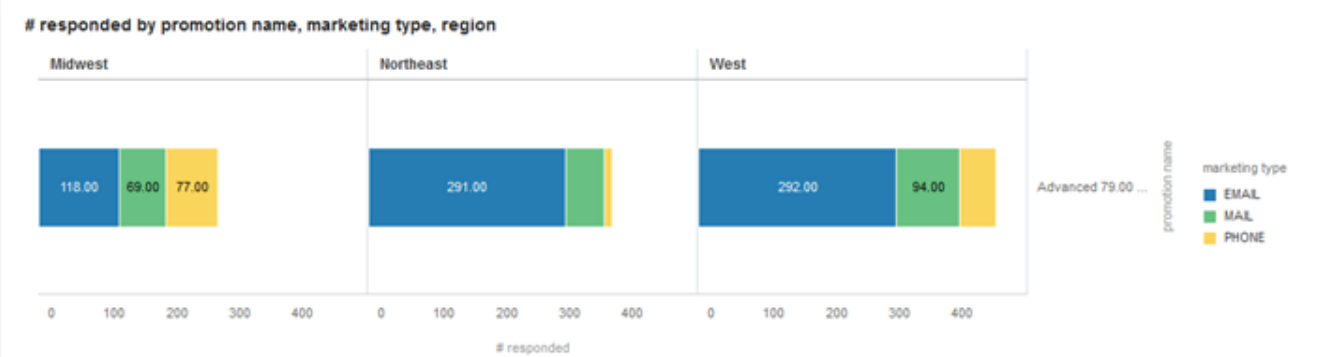

- advanced_communications-data
  - promotion name
  - start date
  - end date
  - marketing type
  - # years highered
  - household income
  - # targeted
  - # responded
  - customer satisfaction
  - industry
  - region
  - # weeks for offer redeem
  - # weeks to install
- My Calculations
  - Value Labels

promotion name
Advanced 79.00 bundle + 200 cash-back

region
Midwest, Northeast, West

Bar

Trellis Columns
region

Trellis Rows

Values (Y-Axis)
weeks to install

weeks for offer redeem
Category (X-Axis)
promotion name

Color
customer satisfaction

Size (Width)