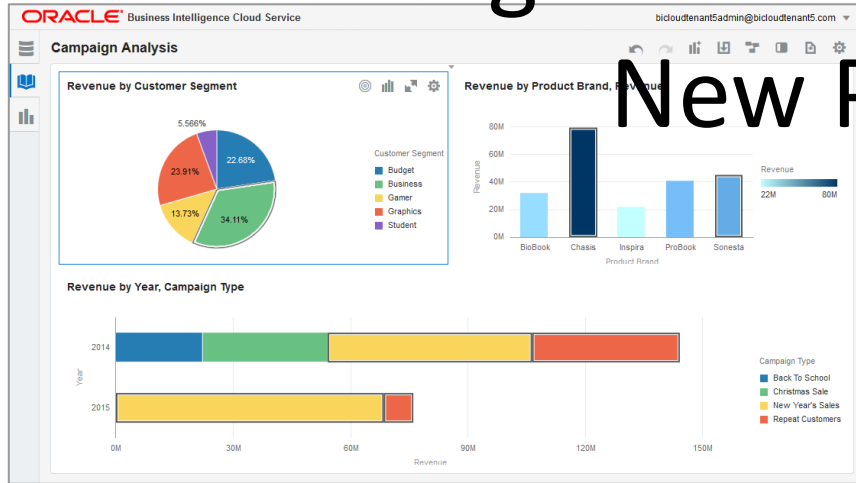

Rich Library of Visual Components

Many creative ways to visualize data

- Unlimited use of color, size, shape and various coordinate systems
- Implemented via modern JavaScript library and rendered through HTML5

Brushing Guides Users To Discover

New Patterns

- **Selecting** data in one visualization **highlights correlated elements** in everything else on the screen
- Seemingly simple user experience powered by incredibly sophisticated analytic queries