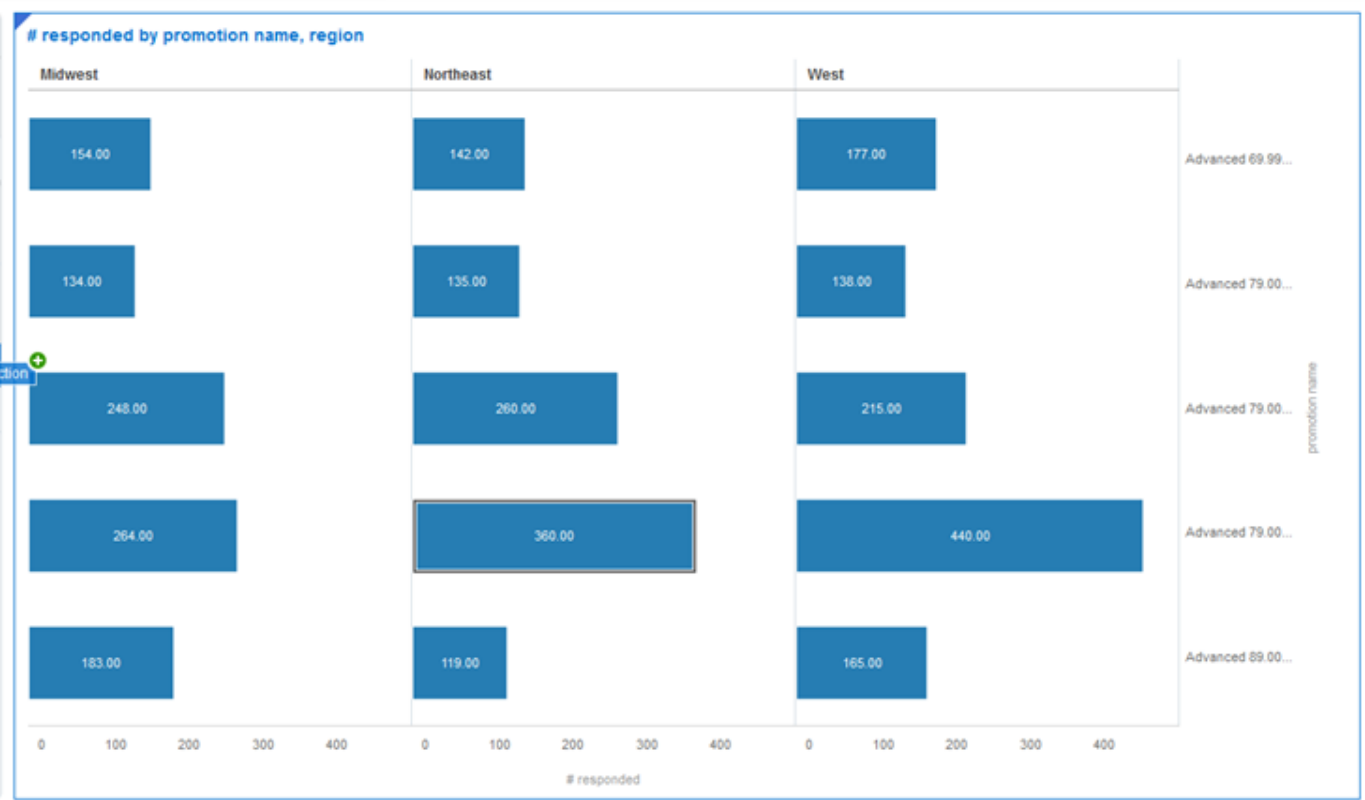

- advanced_communications
  - promotion name
  - start date
  - end date
  - marketing type
  - # years highered
  - household income
  - # targeted
  - # responded
  - customer satisfaction
  - industry
  - region
  - # weeks for offer redeem
  - # weeks to install
- My Calculations
- Value Labels

promotion name
Advanced 69 99 Phone & Cable, Advanced 79.00 + 100 cash-back, Advanced 79.00 + 2 months free, Advanced 79.00 ... +2

region
Midwest, Northeast, West

Horizontal Stacked

Trellis Columns
region

Trellis Rows

Values (X-Axis)
responded

Category (Y-Axis)
promotion name

Color
customer satisfaction

Size (Width)