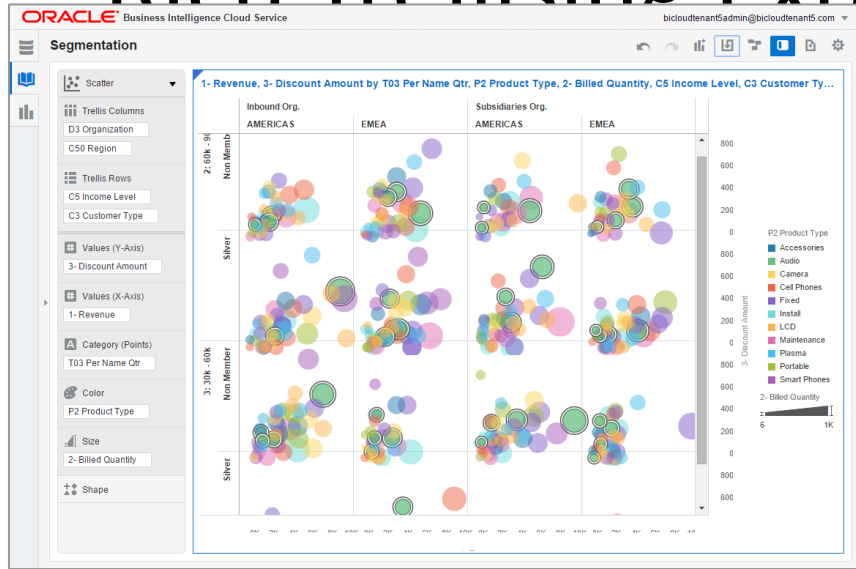

Rich Trellising Exposes Deep Patterns

Data any visualization can be trellised by both columns and rows

- No limitation on the number of attributes used in trellis
- **Brushing** functionality also works within cells of trellis