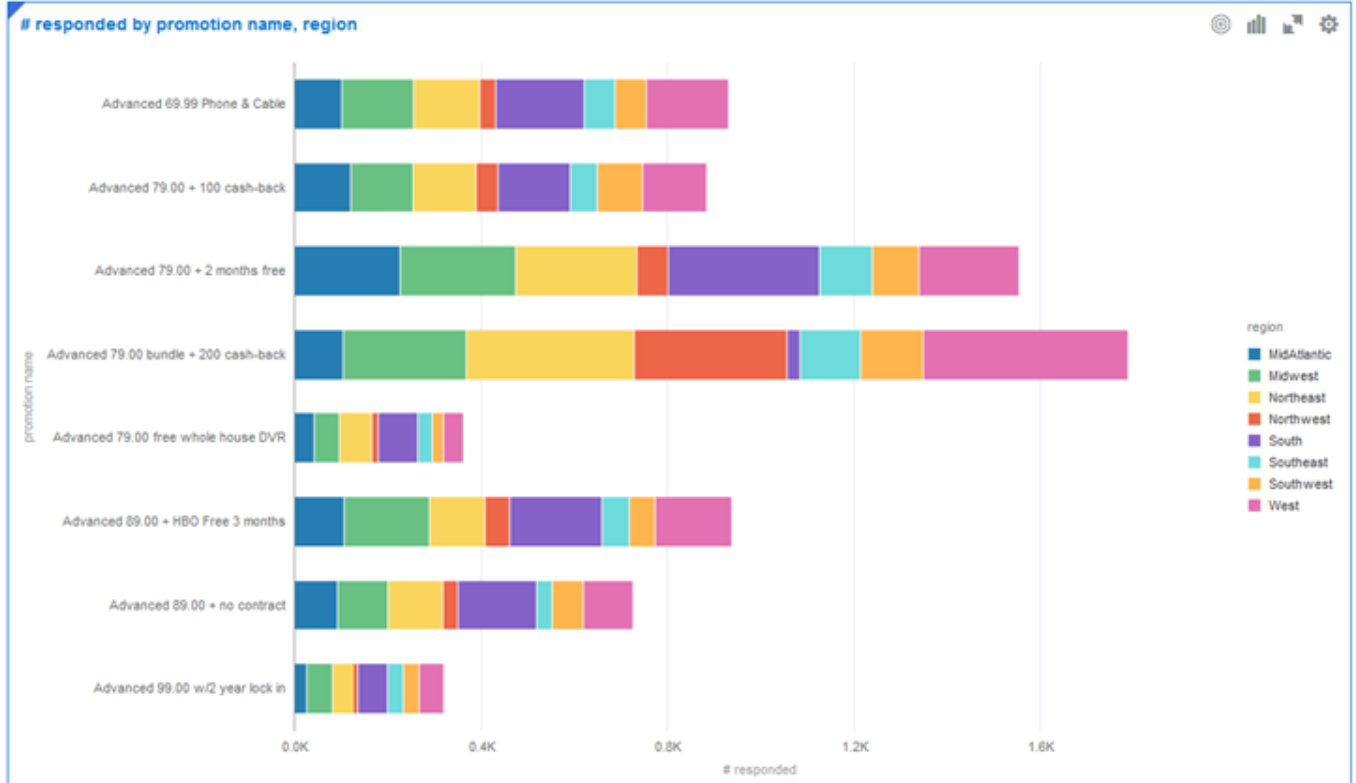

Search

Untitled

- advanced_communications
  - promotion name
  - start date
  - end date
  - marketing type
  - # years highered
  - household income
  - # targeted
  - # responded
  - customer satisfaction
  - industry
  - region
  - # weeks for offer redeem
  - # weeks to install
- My Calculations
- Value Labels

Drag data elements to add a filter

Horizontal Stacked

Trellis Columns

Trellis Rows

Values (X-Axis)

responded

Category (Y-Axis)

promotion name

Color

region

Size (Width)

Add Calculation