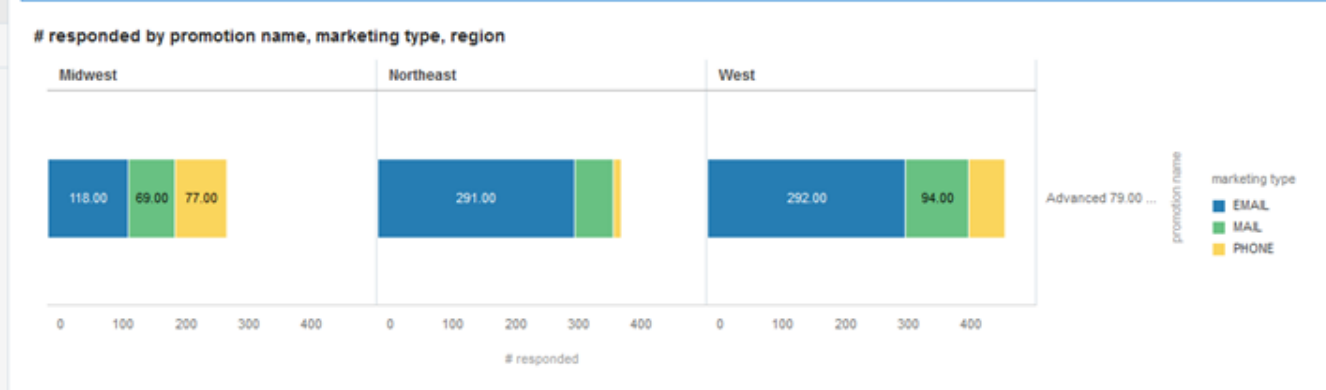

- advanced_communications-data
  - promotion name
  - start date
  - end date
  - marketing type
  - # years highered
  - household income
  - # targeted
  - # responded
  - customer satisfaction
  - industry
  - region
  - # weeks for offer redeem
  - # weeks to install
- My Calculations
- Value Labels

promotion name	region
Advanced 79.00 bundle + 200 cash-back	Midwest, Northeast, West

Bar

Trellis Columns

region

Trellis Rows

Values (Y-Axis)

weeks to install

Category (X-Axis)

weeks for offer redeem

Color

customer satisfaction

Size (Width)