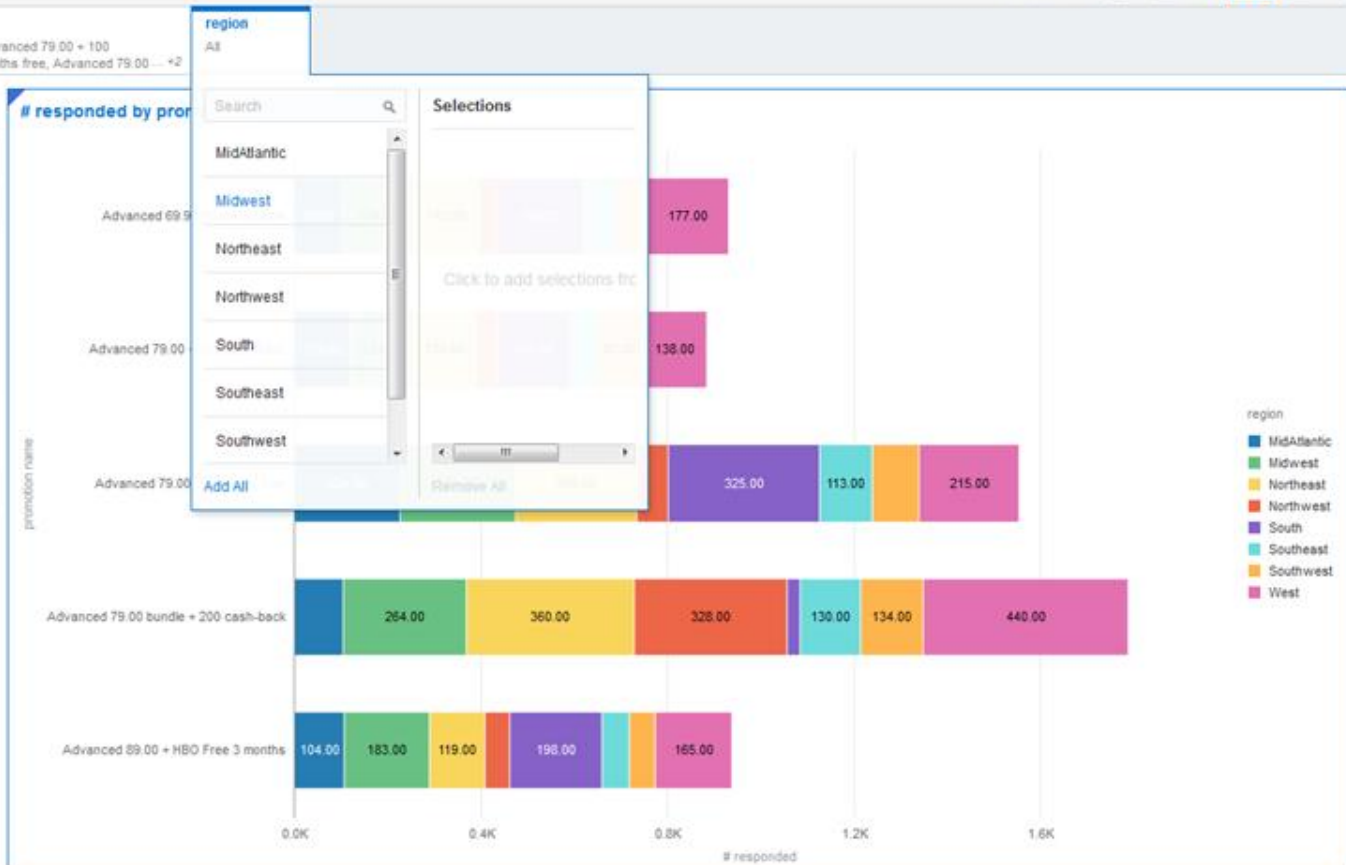

- advanced_communications
  - promotion name
  - start date
  - end date
  - marketing type
  - # years highered
  - household income
  - # targeted
  - # responded
  - customer satisfaction
  - industry
  - # weeks for offer redeem
  - # weeks to install
- My Calculations
- Value Labels

promotion name

Advanced 69.99 Phone & Cable, Advanced 79.00 + 100 cash-back, Advanced 79.00 + 2 months free, Advanced 79.00 ... +2

Horizontal Stacked

Trellis Columns

Trellis Rows

Values (X-Axis)

responded

Category (Y-Axis)

promotion name

Color

region

Size (Width)

region

All

Search

MidAtlantic

Midwest

Northeast

Northwest

South

Southeast

Southwest

Add All

Selections

Click to add selections for

Remove All

1. region
2. MidAtlantic
   - Midwest
   - Northeast
   - Northwest
   - South
   - Southeast
   - Southwest
   - West