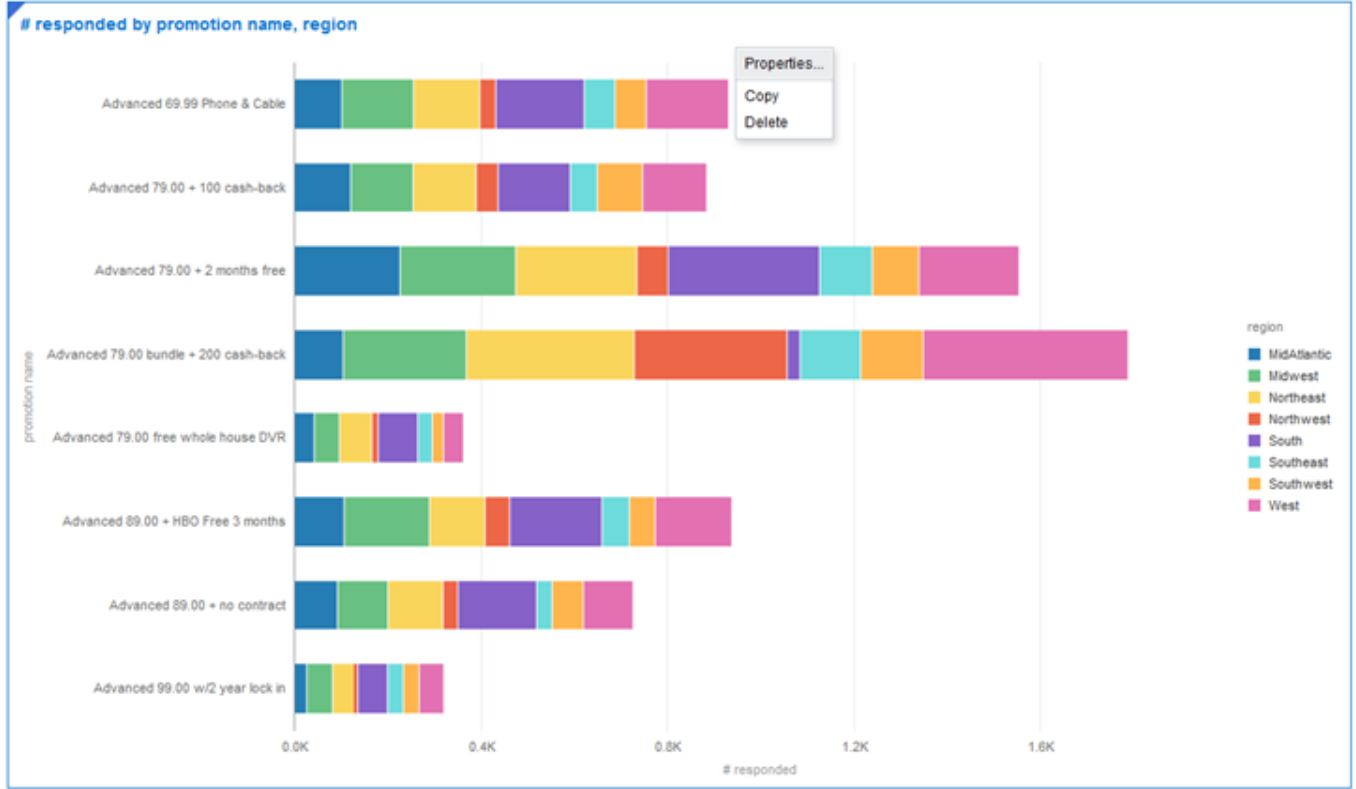

Search

Untitled

- advanced_communications
  - promotion name
  - start date
  - end date
  - marketing type
  - # years highered
  - household income
  - # targeted
  - # responded
  - customer satisfaction
  - industry
  - region
  - # weeks for offer redeem
  - # weeks to install
- My Calculations
- Value Labels

Drag data elements to add a filter

Horizontal Stacked

Trellis Columns

Trellis Rows

Values (X-Axis)

responded

Category (Y-Axis)

promotion name

Color

region

Size (Width)