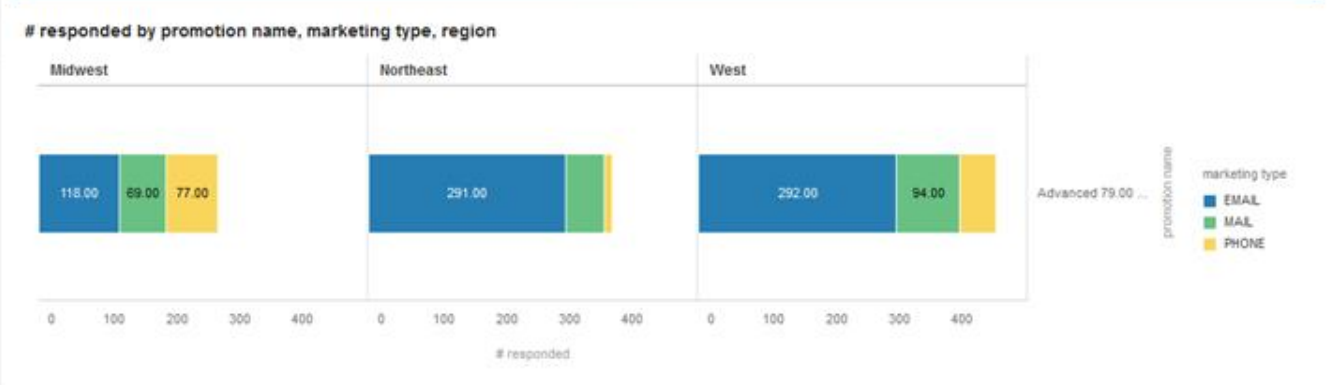

Search

Untitled

- advanced_communications-data
  - promotion name
  - start date
  - end date
  - marketing type
  - # years highered
  - household income
  - # targeted
  - # responded
  - customer satisfaction
  - industry
  - region
  - # weeks for offer redeem
  - # weeks to install
- My Calculations
  - Value Labels

promotion name	region
Advanced 79.00 bundle + 200 cash-back	Midwest, Northeast, West

Bar

Trellis Columns

region

Trellis Rows

Values (Y-Axis)

weeks to install

Category (X-Axis)

promotion name

Color

customer satisfaction

Size (Width)