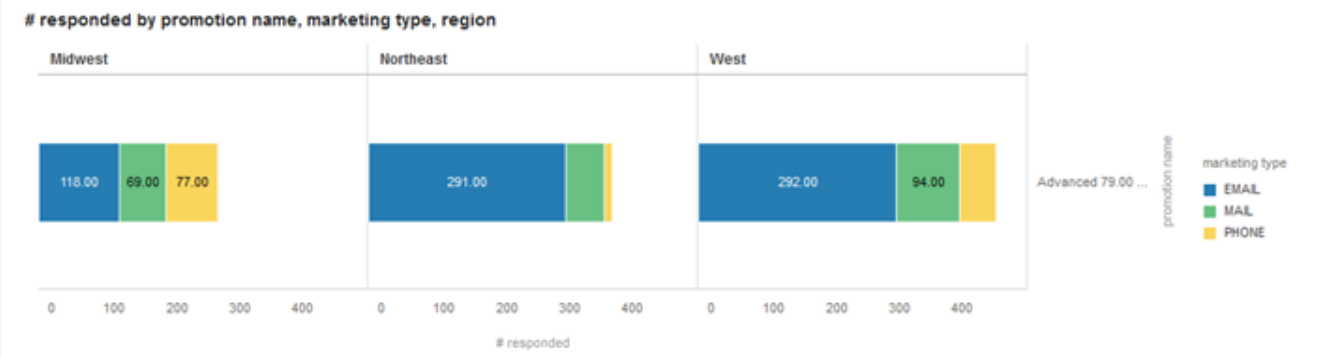

- advanced_communications-data
  - promotion name
  - start date
  - end date
  - marketing type
  - # years highered
  - household income
  - # targeted
  - # responded
  - customer satisfaction
  - industry
  - region
  - # weeks for offer redeem
  - # weeks to install
- My Calculations
- Value Labels

promotion name	region
Advanced 79.00 bundle + 200 cash-back	Midwest, Northeast, West

Treemap

Trellis Columns

region

Trellis Rows

Values (Box Size)

weeks to install

Category (Boxes)

promotion name

Color

customer satisfaction