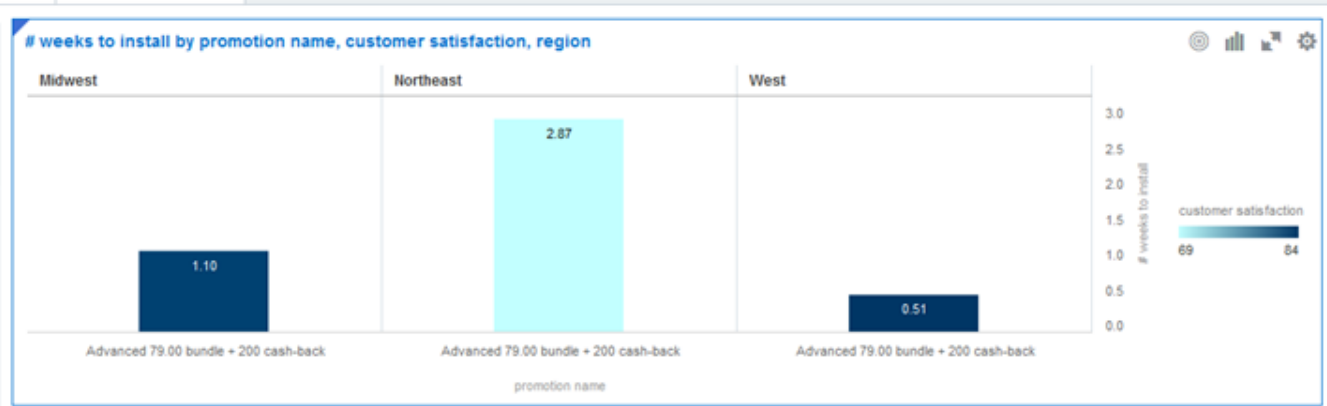

- advanced_communications-data
  - promotion name
  - start date
  - end date
  - marketing type
  - # years highered
  - household income
  - # targeted
  - # responded
  - customer satisfaction
  - industry
  - region
  - # weeks for offer redeem
  - # weeks to install
- My Calculations
- Value Labels

promotion name	region
Advanced 79.00 bundle + 200 cash-back	Midwest, Northeast, West

Bar

Trellis Columns

region

Trellis Rows

Values (Y-Axis)

weeks to install

Category (X-Axis)

promotion name

Color

customer satisfaction

Size (Width)