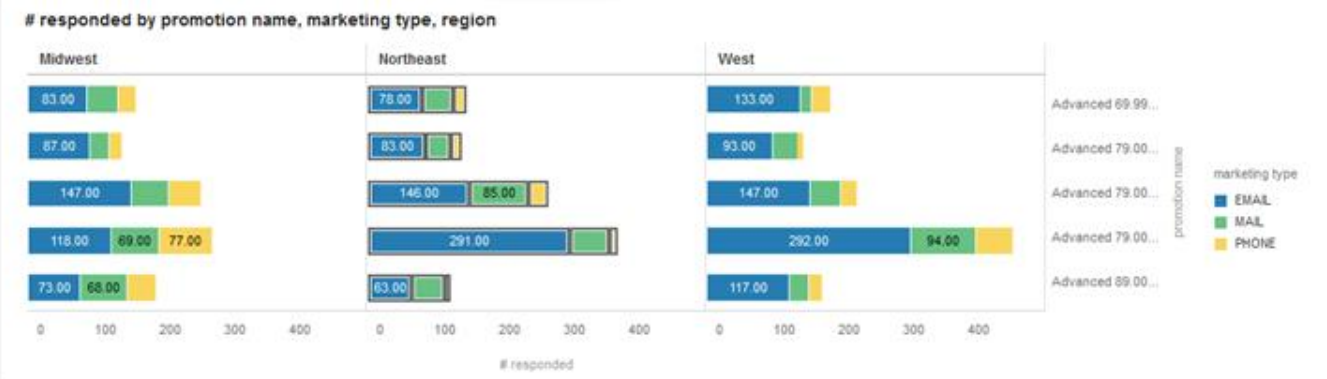

1. Search
2. advanced_communications-data
3. promotion name
   - start date
   - end date
   - marketing type
   - # years highered
   - household income
   - # targeted
   - # responded
   - customer satisfaction
   - industry
   - region
   - # weeks for offer redeem
   - # weeks to install
4. My Calculations
5. Value Labels

Untitled

promotion name
Advanced 69 99 Phone & Cable, Advanced 79 00 + 100 cash-back, Advanced 79 00 + 2 months free, Advanced 79 00 ... +2

region
Midwest, Northeast, West

Treemap

Trellis Columns
region

Trellis Rows

Values (Box Size)
responded

Category (Boxes)
promotion name

Color
customer satisfaction