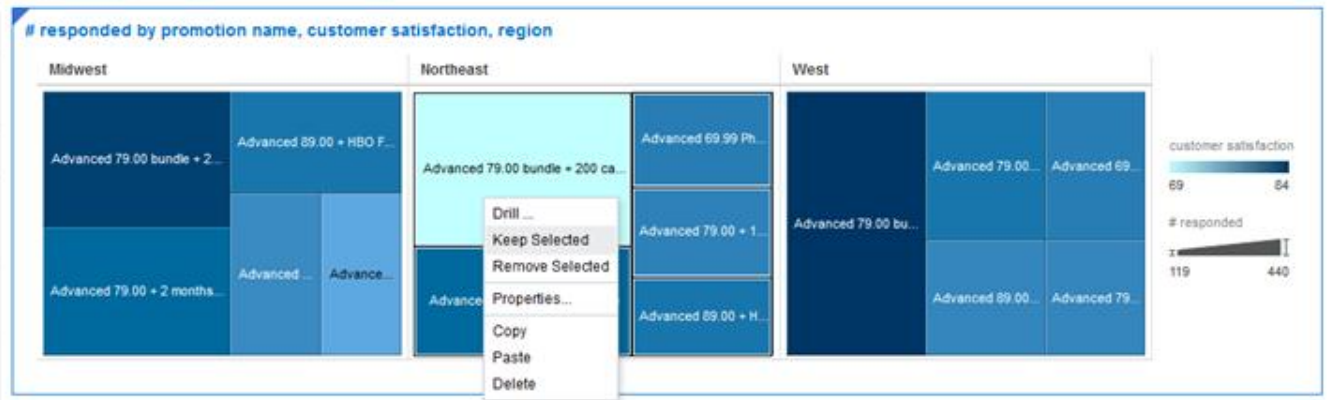

1. Search
2. advanced_communications-data
3. promotion name
   - start date
   - end date
   - marketing type
   - # years highered
   - household income
   - # targeted
   - # responded
   - customer satisfaction
   - industry
   - region
   - # weeks for offer redeem
   - # weeks to install
4. My Calculations
5. Value Labels

Untitled

promotion name
Advanced 69 99 Phone & Cable, Advanced 79 00 + 100 cash-back, Advanced 79 00 + 2 months free, Advanced 79 00 ... +2

region
Midwest, Northeast, West

Treemap

Trellis Columns
region

Trellis Rows

Values (Box Size)
responded

Category (Boxes)
promotion name

Color
customer satisfaction