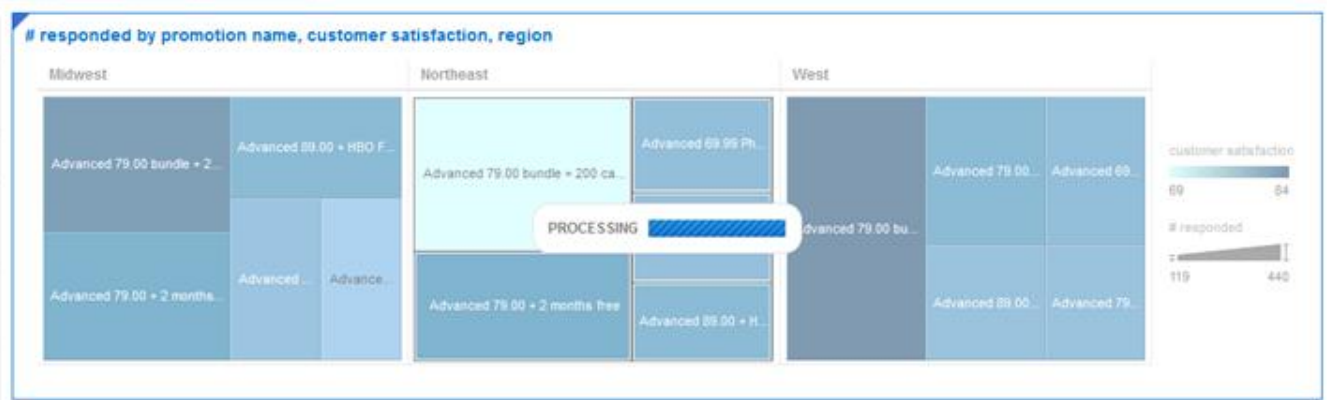

- advanced_communications-data
  - promotion name
  - start date
  - end date
  - marketing type
  - # years highered
  - household income
  - # targeted
  - # responded
  - customer satisfaction
  - industry
  - region
  - # weeks for offer redeem
  - # weeks to install
- My Calculations
- Value Labels

promotion name
Advanced 69.99 Phone & Cable, Advanced 79.00 + 100 cash-back, Advanced 79.00 + 2 months free, Advanced 79.00 ... +2

region
Northeast

Treemap

Trellis Columns
region

Trellis Rows

Values (Box Size)
responded

Category (Boxes)
promotion name

Color
customer satisfaction