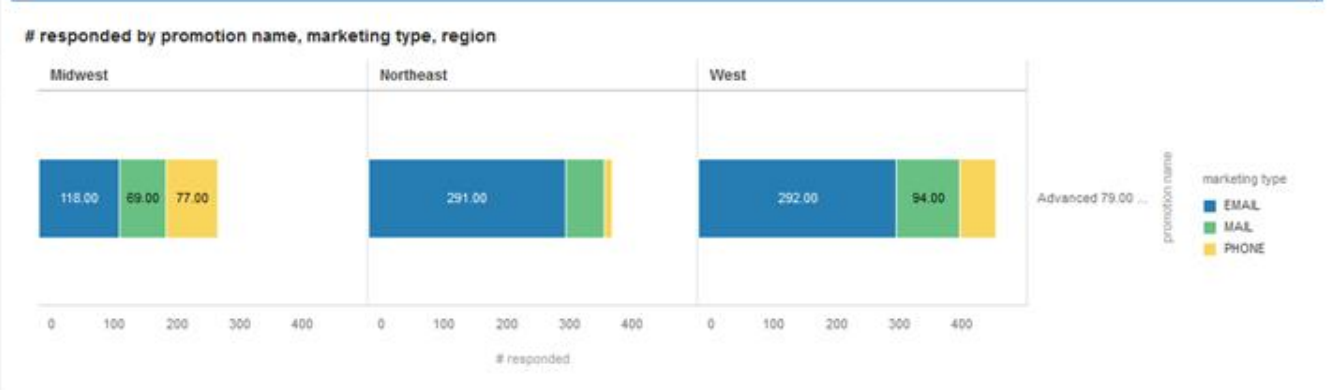

- advanced_communications-data
  - promotion name
  - start date
  - end date
  - marketing type
  - # years highered
  - household income
  - # targeted
  - # responded
  - customer satisfaction
  - industry
  - region
  - # weeks for offer redeem
  - # weeks to install
- My Calculations
- Value Labels

promotion name
Advanced 79.00 bundle + 200 cash-back

region
Midwest, Northeast, West

Bar

Trellis Columns
region

Trellis Rows

Values (Y-Axis)
weeks to install
weeks for offer re...

Category (X-Axis)
promotion name

Color
customer satisfaction

Size (Width)