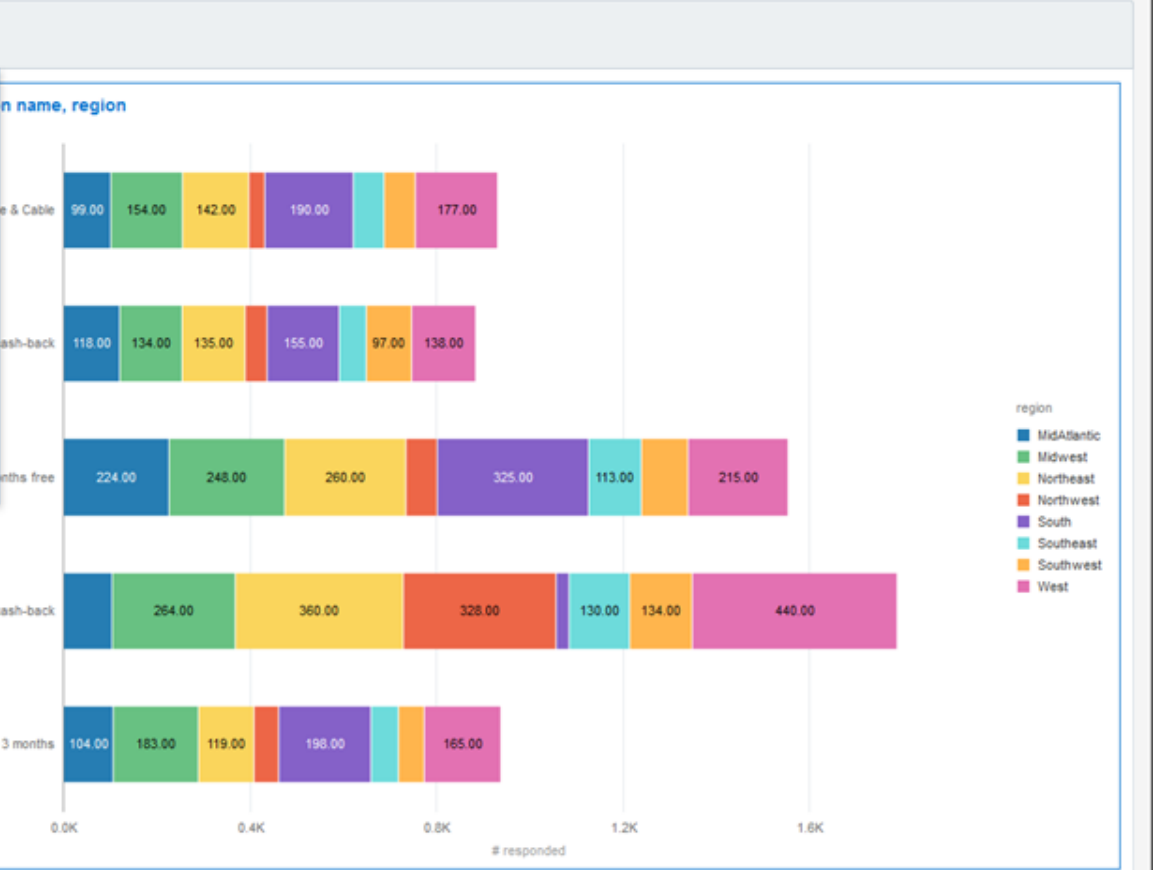

- advanced_communications
  - promotion name
  - start date
  - end date
  - marketing type
  - # years highered
  - household income
  - # targeted
  - # responded
  - customer satisfaction
  - industry
  - region
  - # weeks for offer redeem
  - # weeks to install
- My Calculations
- Value Labels

promotion name

Advanced 69.99 Phone & Cable, Advanced 79.00 + 100 cash-back, Advanced 79.00 + 2 months free, Advanced 79.00 ... +2

Search

Advanced 79.00 free whole h

Advanced 89.00 + no contrad

Advanced 99.00 w/2 year lock

Category (Y-axis)

promotion name

Color

Remove All