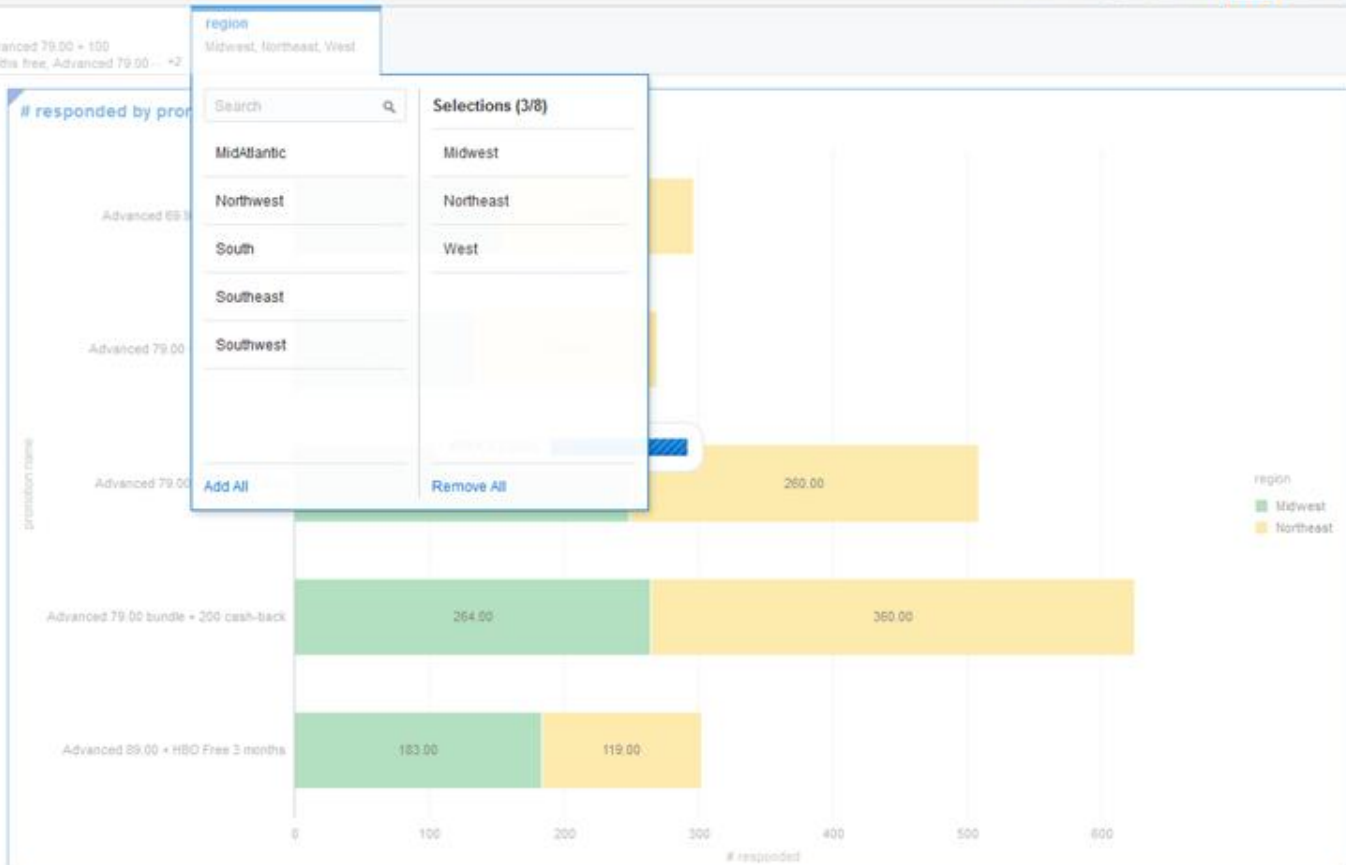

- advanced_communications
  - promotion name
  - start date
  - end date
  - marketing type
  - # years highered
  - household income
  - # targeted
  - # responded
  - customer satisfaction
  - industry
  - region
  - # weeks for offer redeem
  - # weeks to install
- My Calculations
- Value Labels

promotion name

Advanced 69.99-Phone & Cable, Advanced 79.00 + 100 cash-back, Advanced 79.00 + 2 months free, Advanced 79.00 ... +2

Horizontal Stacked

Trellis Columns

Trellis Rows

Values (X-Axis)

responded

Category (Y-Axis)

promotion name

Color

region

Size (Width)

region

Midwest, Northeast, West

Search

Selections (3/8)

- MidAtlantic
- Northwest
- South
- Southeast
- Southwest

Midwest

Northeast

West

Add All

Remove All