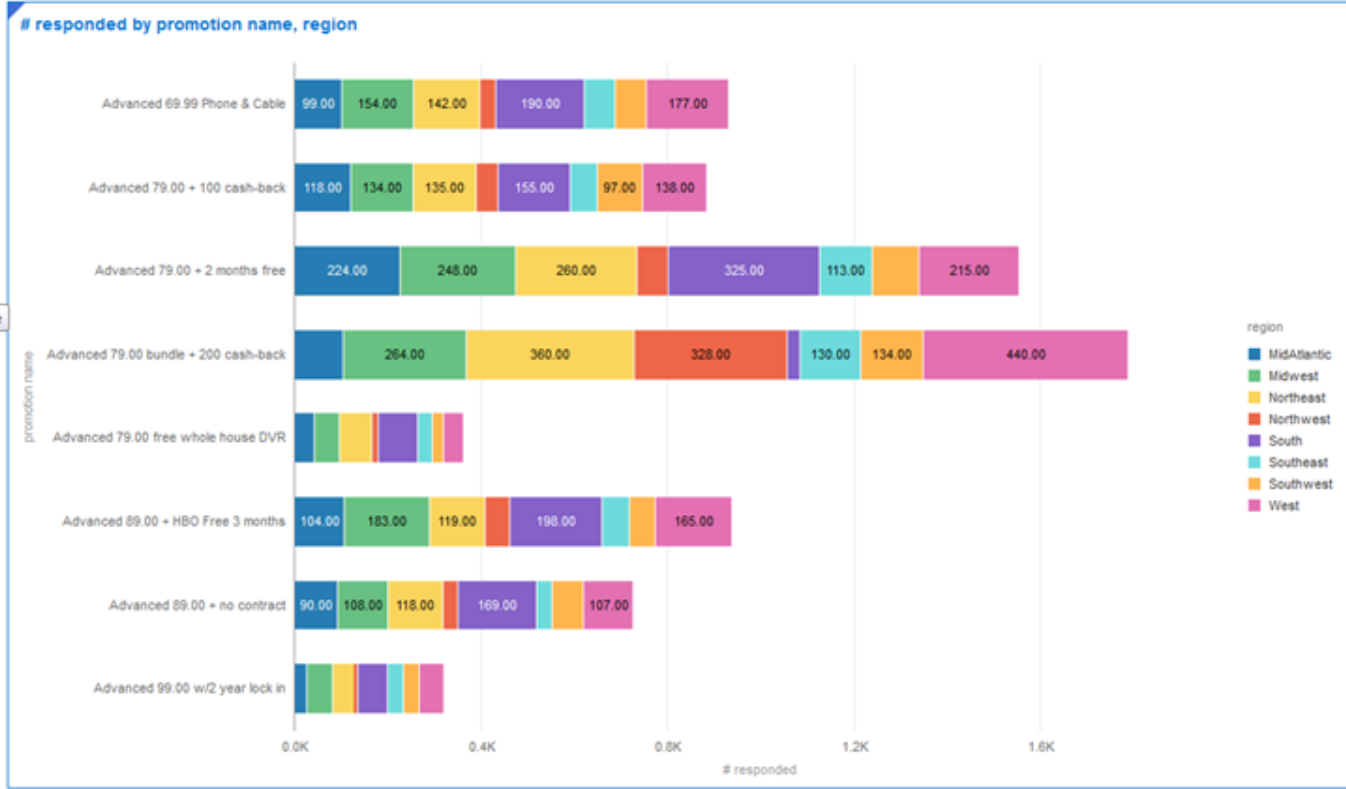

Search

Untitled

- advanced_communications
  - promotion name
  - start date
  - end date
  - marketing type
  - # years highered
  - household income
  - # targeted
  - # responded
  - customer satisfaction
  - industry
  - region
  - # weeks for offer redeem
  - # weeks to install
- My Calculations
  - Value Labels

Drag data elements to add a filter

Horizontal Stacked

Trellis Columns

Trellis Rows

Values (X-Axis)

responded

Category (Y-Axis)

promotion name X

Color

promotion name

region

Size (Width)

Add Calculation