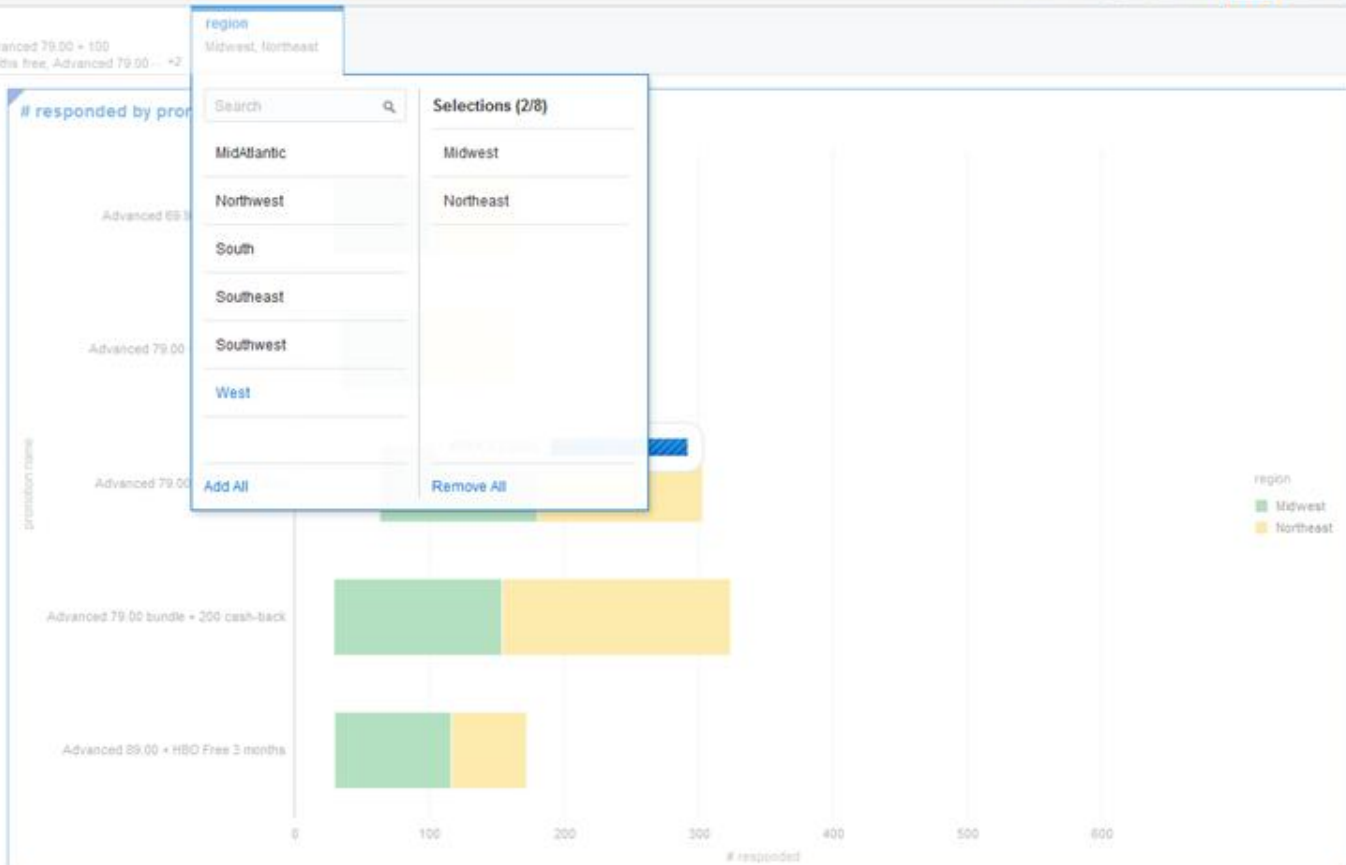

- advanced_communications
  - promotion name
  - start date
  - end date
  - marketing type
  - # years highered
  - household income
  - # targeted
  - # responded
  - customer satisfaction
  - industry
  - region
  - # weeks for offer redeem
  - # weeks to install
- My Calculations
- Value Labels

promotion name

Advanced 69.99-Phone & Cable, Advanced 79.00 + 100 cash-back, Advanced 79.00 + 2 months free, Advanced 79.00 ... +2

Horizontal Stacked

Trellis Columns

Trellis Rows

Values (X-Axis)

responded

Category (Y-Axis)

promotion name

Color

region

Size (Width)

region

Midwest, Northeast

Search

Selections (2/8)

MidAtlantic

Midwest

Northwest

Northeast

South

Southeast

Southwest

West

Add All

Remove All