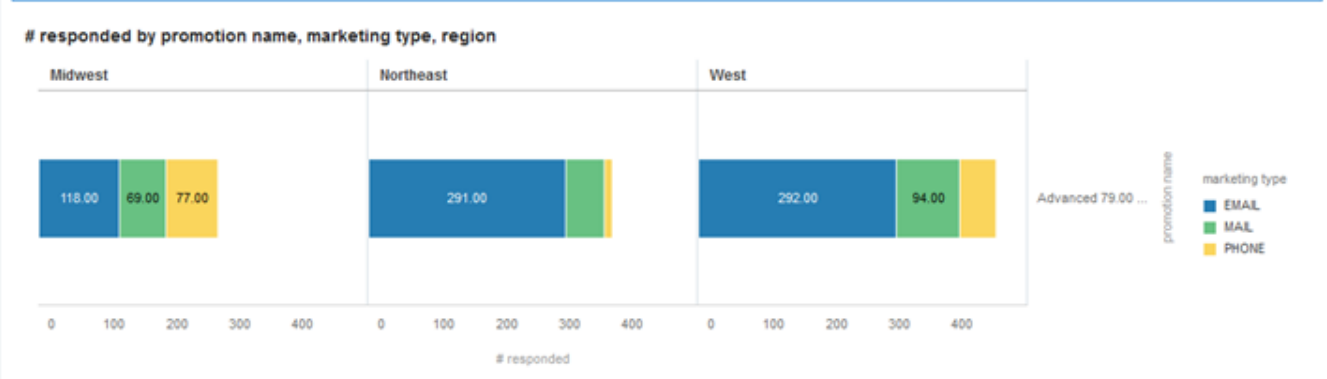

- advanced_communications-data
  - promotion name
  - start date
  - end date
  - marketing type
  - # years highered
  - household income
  - # targeted
  - # responded
  - customer satisfaction
  - industry
  - region
  - # weeks for offer redeem
  - # weeks to install
- My Calculations
- Value Labels

promotion name
Advanced 79.00 bundle + 200 cash-back

region
Midwest, Northeast, West

Bar

Trellis Columns

region

Trellis Rows

Values (Y-Axis)

weeks to install

weeks for offer re...

Category (X-Axis)

promotion name

Color

customer satisfaction

Size (Width)