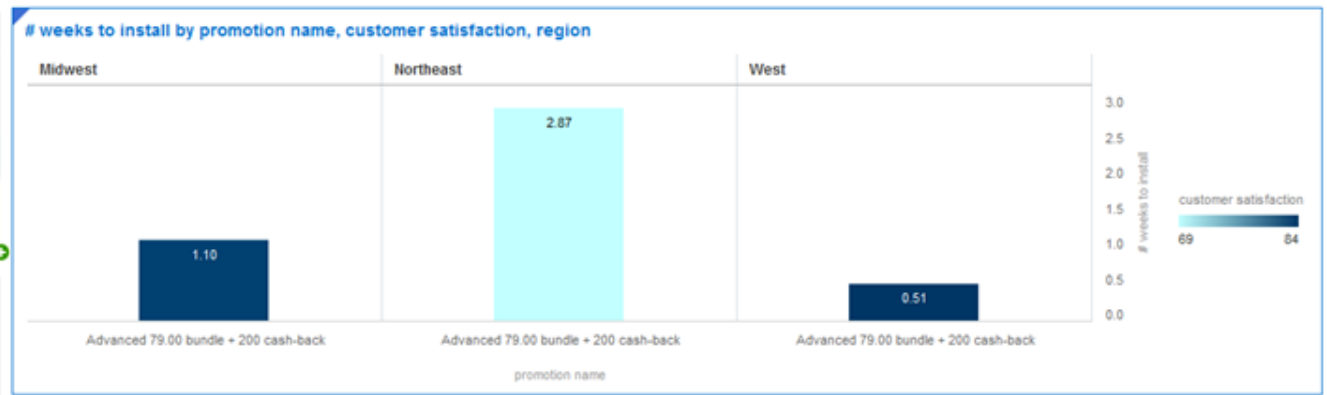

- advanced_communications-data
  - promotion name
  - start date
  - end date
  - marketing type
  - # years highered
  - household income
  - # targeted
  - # responded
  - customer satisfaction
  - industry
  - region
  - # weeks for offer redeem
  - # weeks to install
- My Calculations
  - Value Labels

promotion name
Advanced 79.00 bundle + 200 cash-back

region
Midwest, Northeast, West

Bar

Trellis Columns
region

Trellis Rows

Values (Y-Axis)
weeks to install

weeks for offer redeem
Category (X-Axis)
promotion name

Color
customer satisfaction

Size (Width)