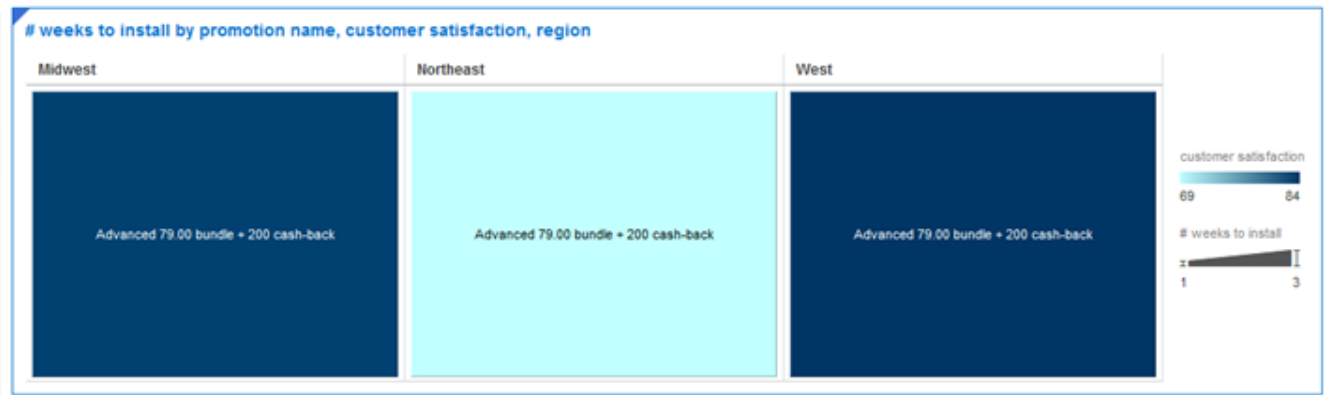

- advanced_communications-data
  - promotion name
  - start date
  - end date
  - marketing type
  - # years highered
  - household income
  - # targeted
  - # responded
  - customer satisfaction
  - industry
  - region
  - # weeks for offer redeem
  - # weeks to install
- My Calculations
- Value Labels

promotion name	region
Advanced 79.00 bundle + 200 cash-back	Midwest, Northeast, West

Treemap

Trellis Columns

region

Trellis Rows

Values (Box Size)

weeks to install

Category (Boxes)

promotion name

Color

customer satisfaction