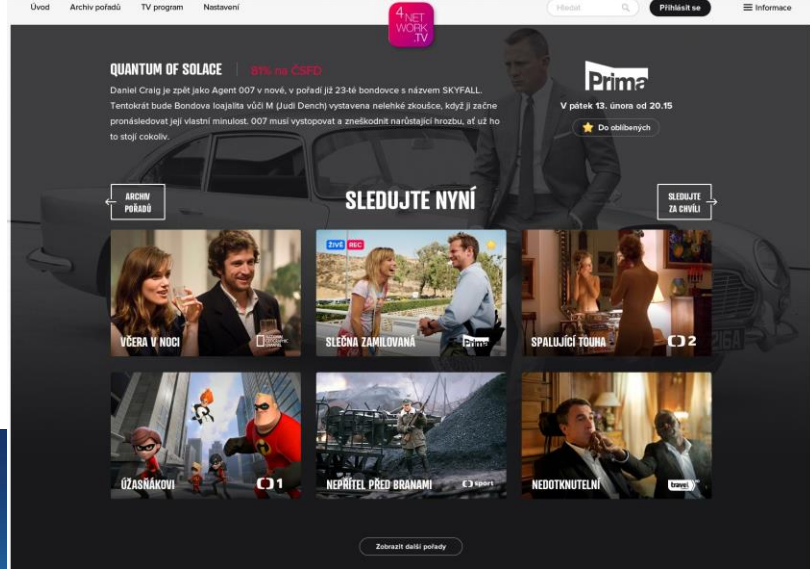

Něco pozitivního