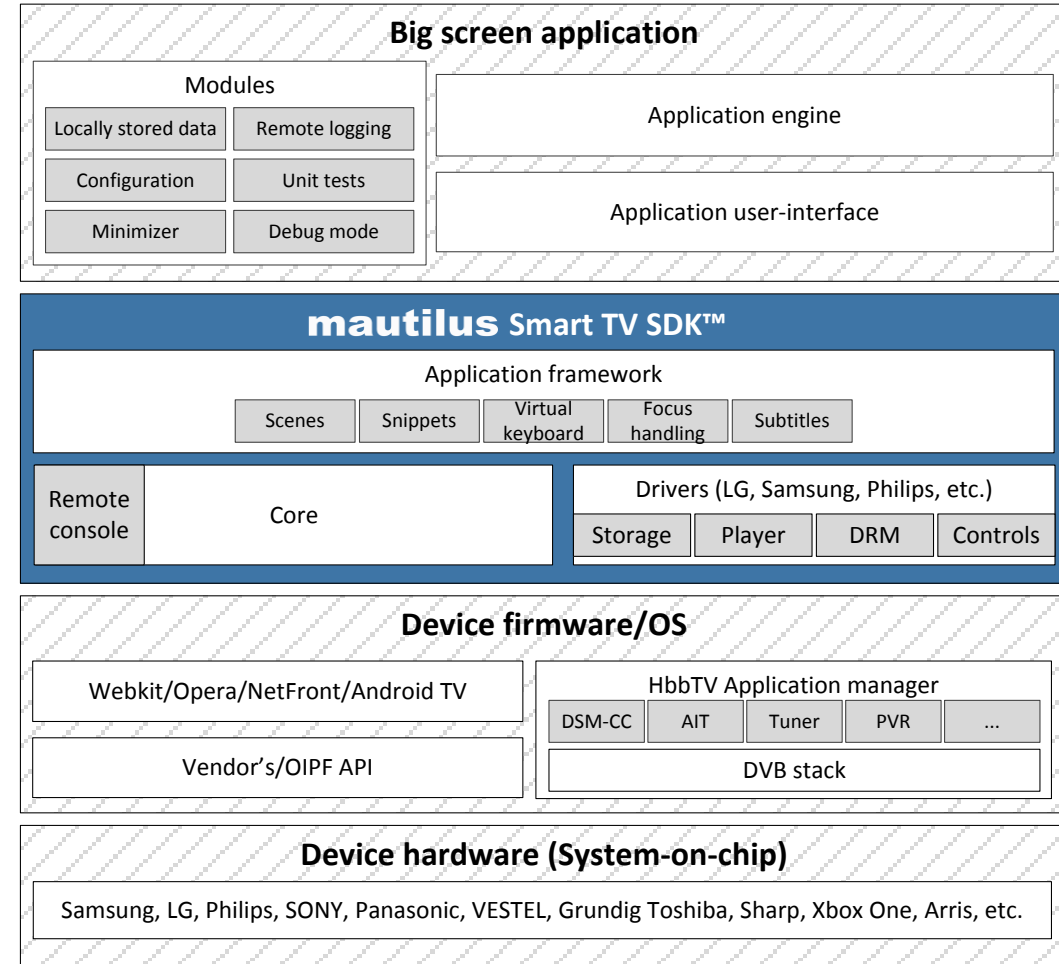

Mautilus SmartTV SDK™

- All our application are based it
- New BSD License
- Applications are developed only once, and thanks to drivers dynamically loaded from the SDK, they can be installed and run on any TV platform
- Reduces the development effort
- Simplifies the long-term maintenance
 - <http://smarttv.mautilus.com/SDK/>
 - <https://github.com/mautilus/sdk>
- Support for other devices could be integrated into SDK