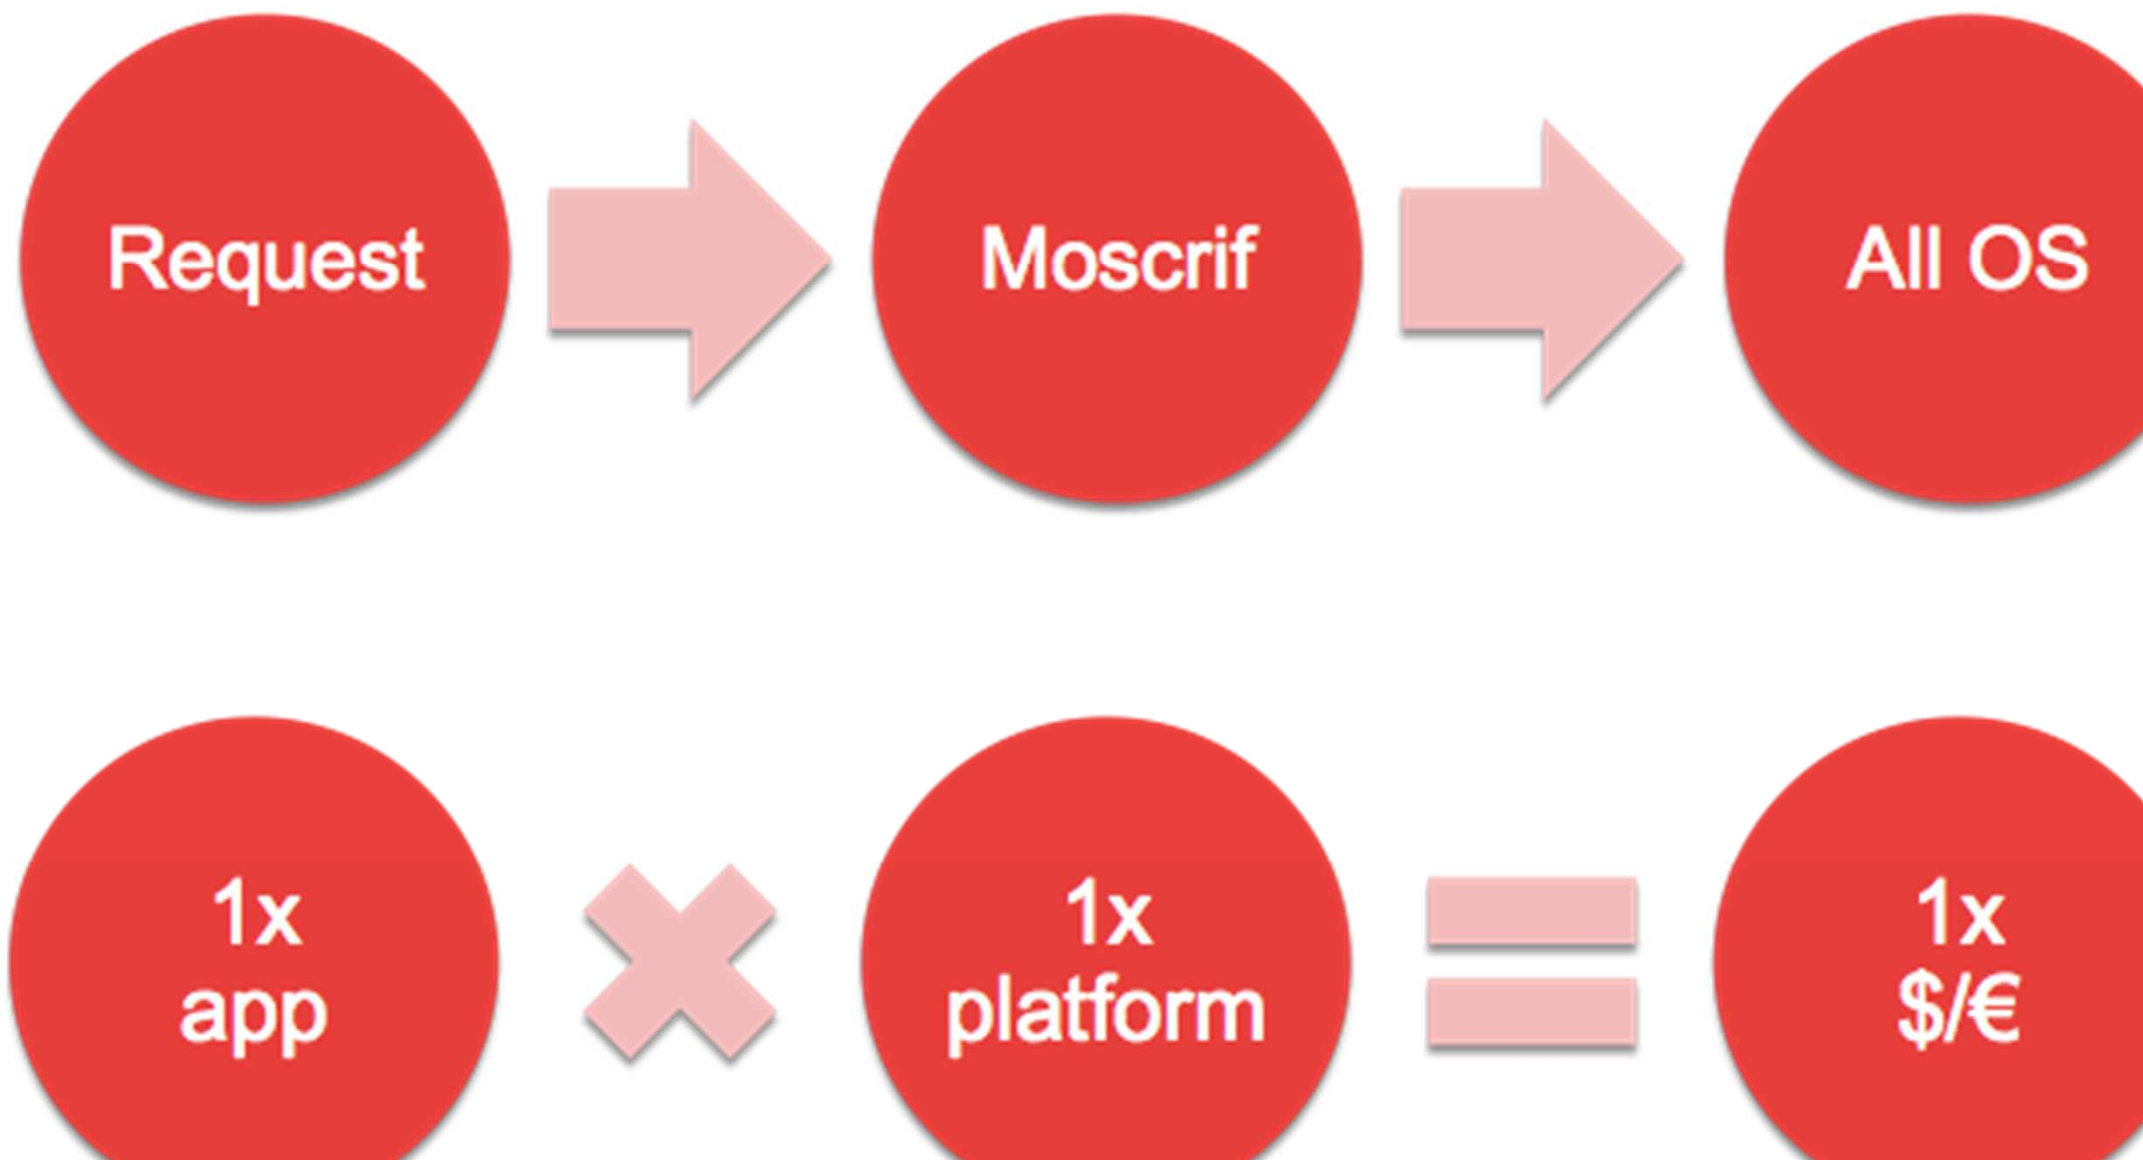

by mothiua

MOSCRIF

Problem

Solution

2D games and Enterprise apps

Moscrif

• Javascript engine

• Native classes

• Framework - Game2D, Box2D

• Documentation

• IDE

• Publish tools

Supported platforms

Mobile

iOS, Android, bada OS

Symbian, Win Mobile

Windows Phone

Tablets

iPad, Android

Windows 8

Desktop

Windows, Mac OS, *Linux*